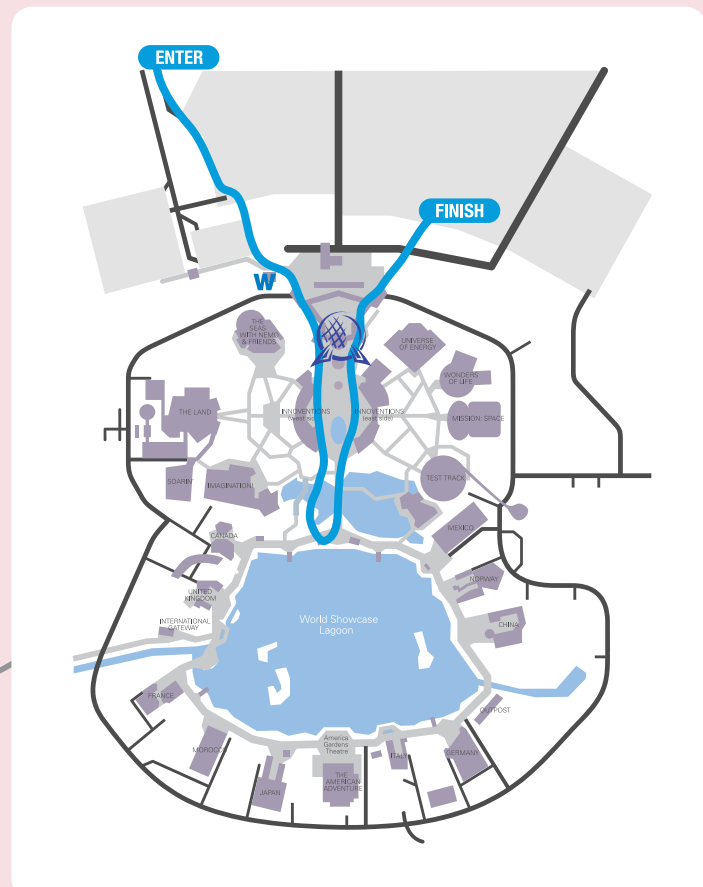

2013 WALT DISNEY WORLD 1/2 MARATHON

PRESENTED BY Cigna

LEGEND	
	Course Route
	Mile Markers
	First Aid
	Water Stations
	Food Stations