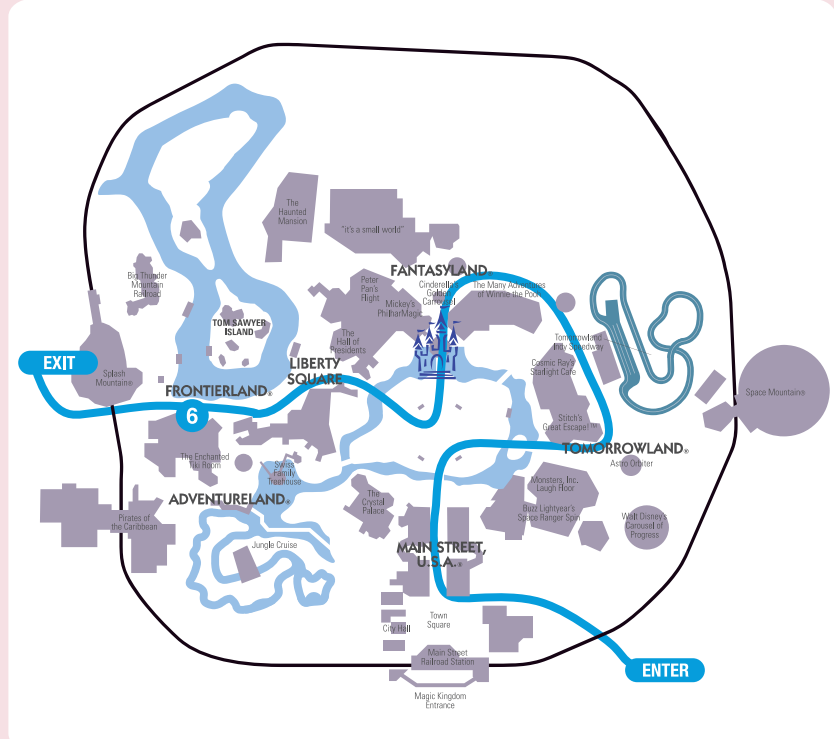

2013 WALT DISNEY WORLD 1/2 MARATHON

PRESENTED BY Cigna

LEGEND	
	Course Route
	Mile Markers
	First Aid
	Water Stations
	Food Stations