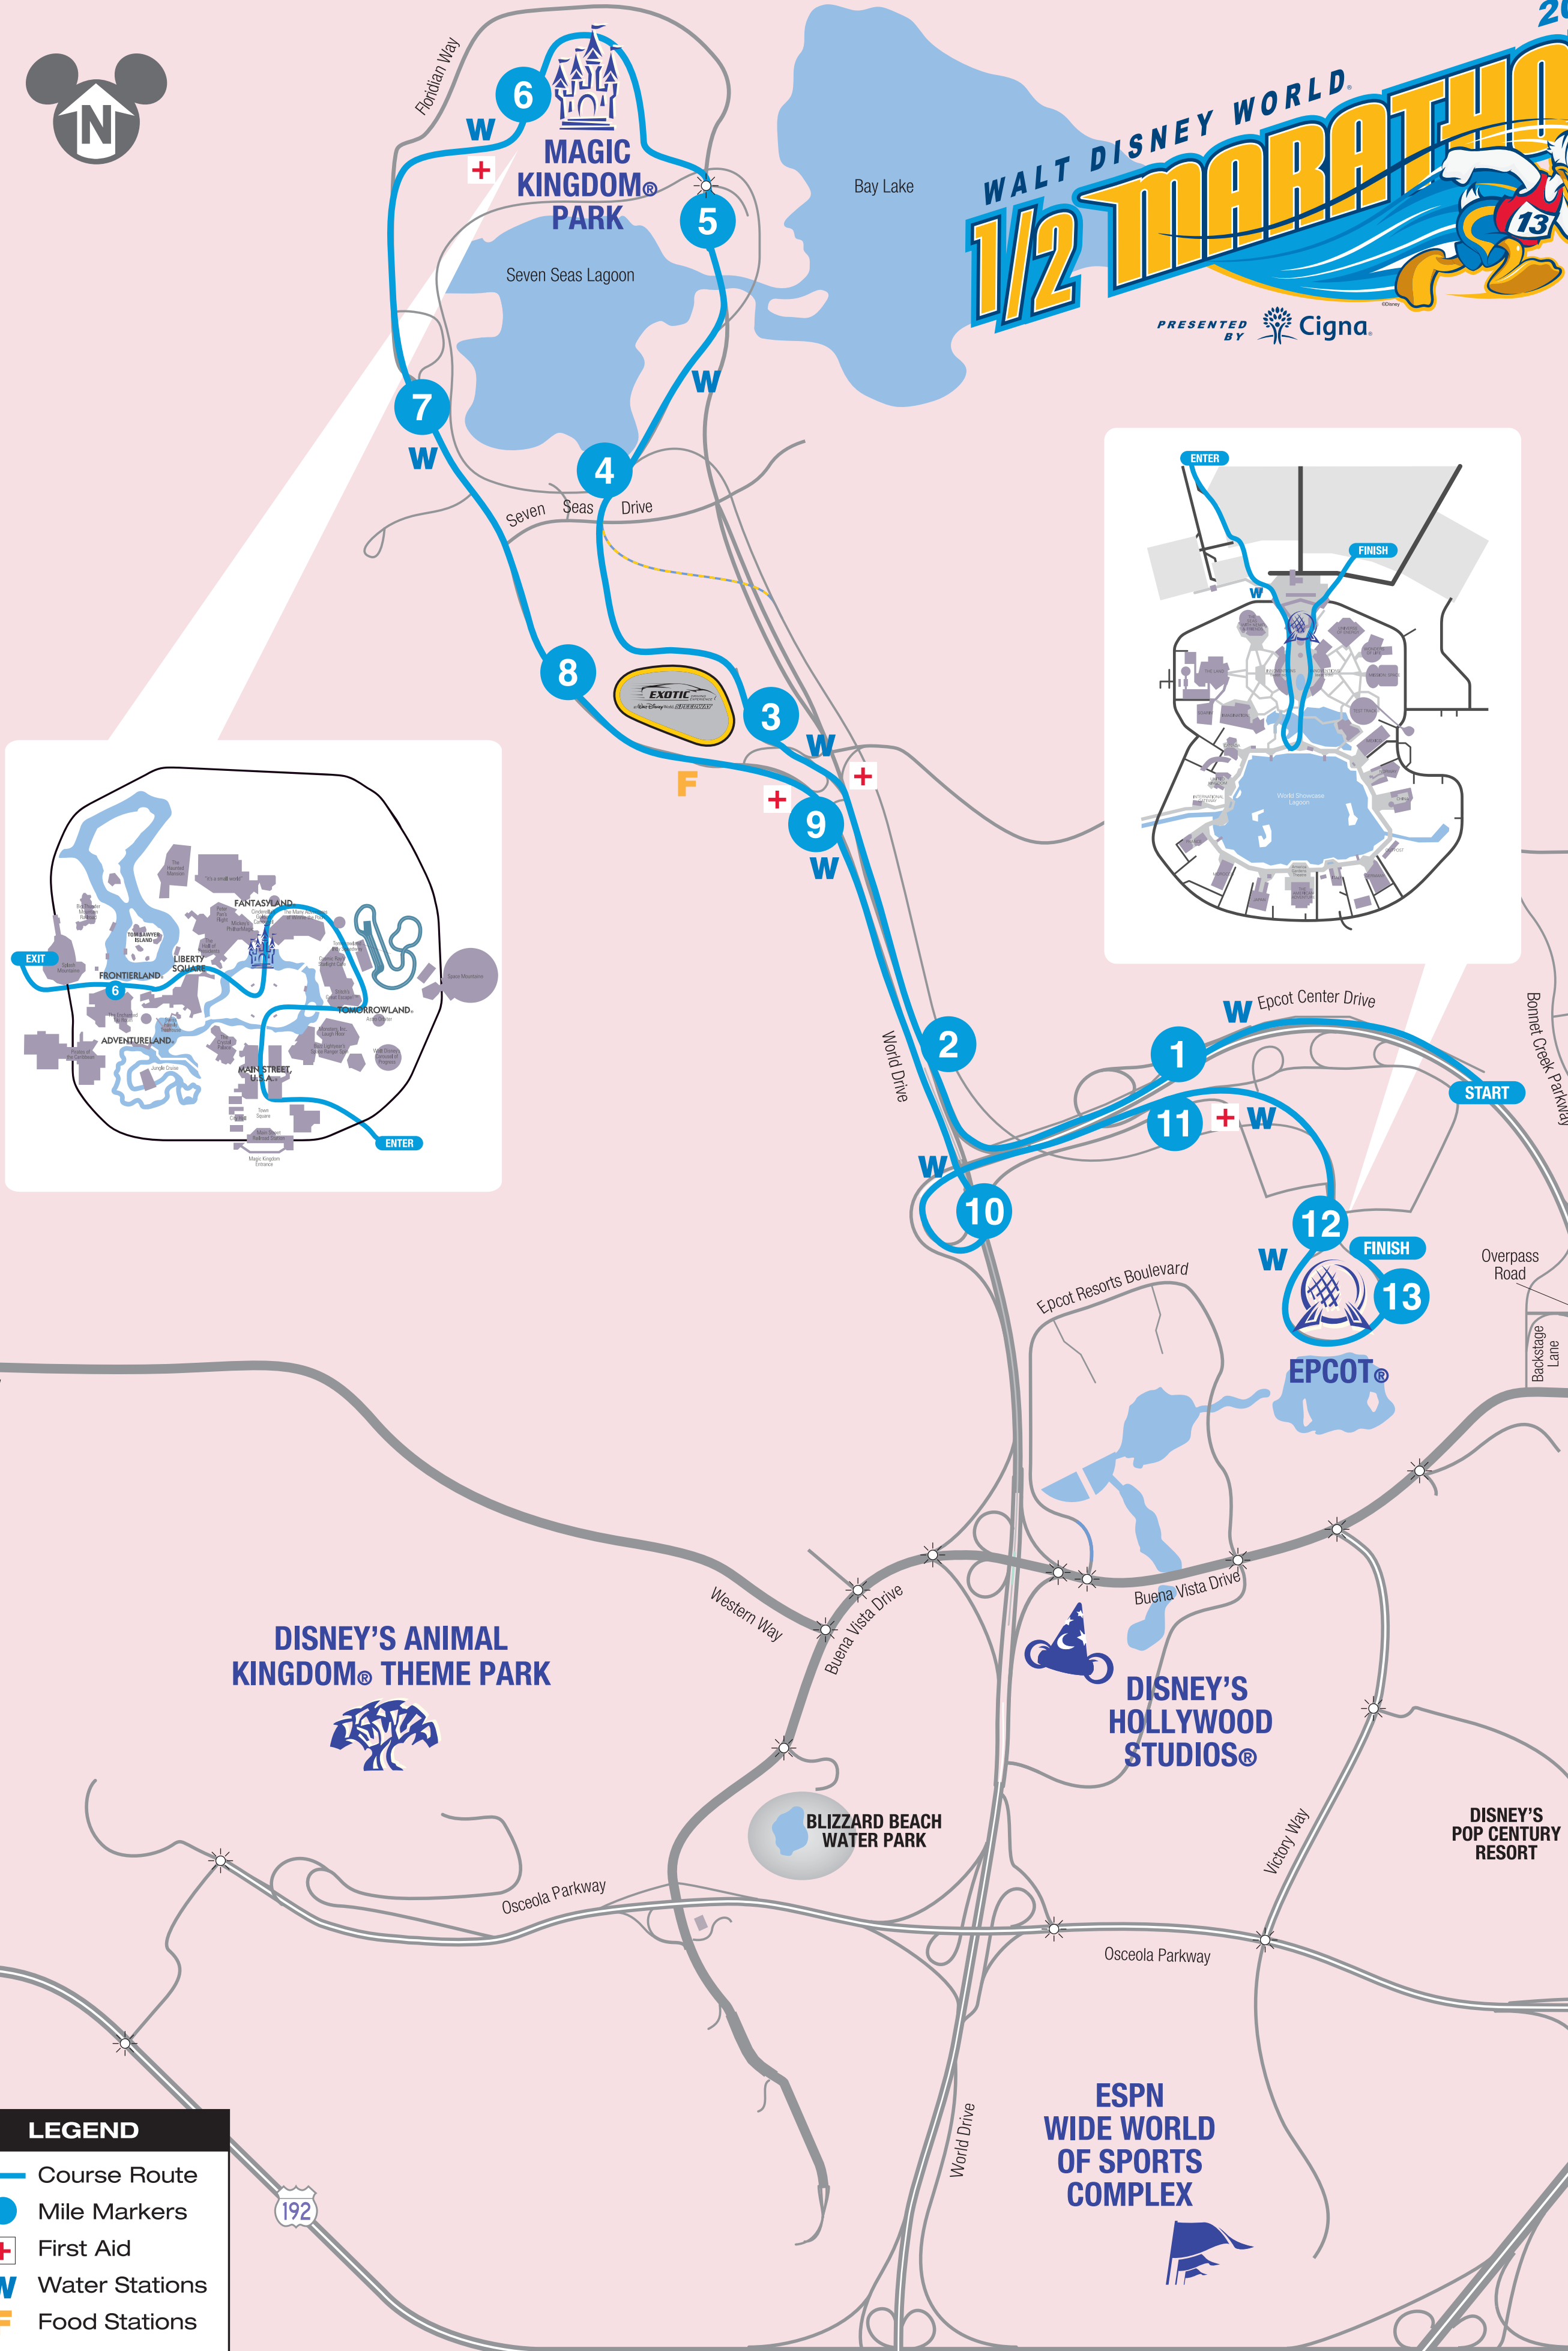

2013 WALT DISNEY WORLD 1/2 MARATHON

PRESENTED BY Cigna

LEGEND	
	Course Route
	Mile Markers
	First Aid
	Water Stations
	Food Stations