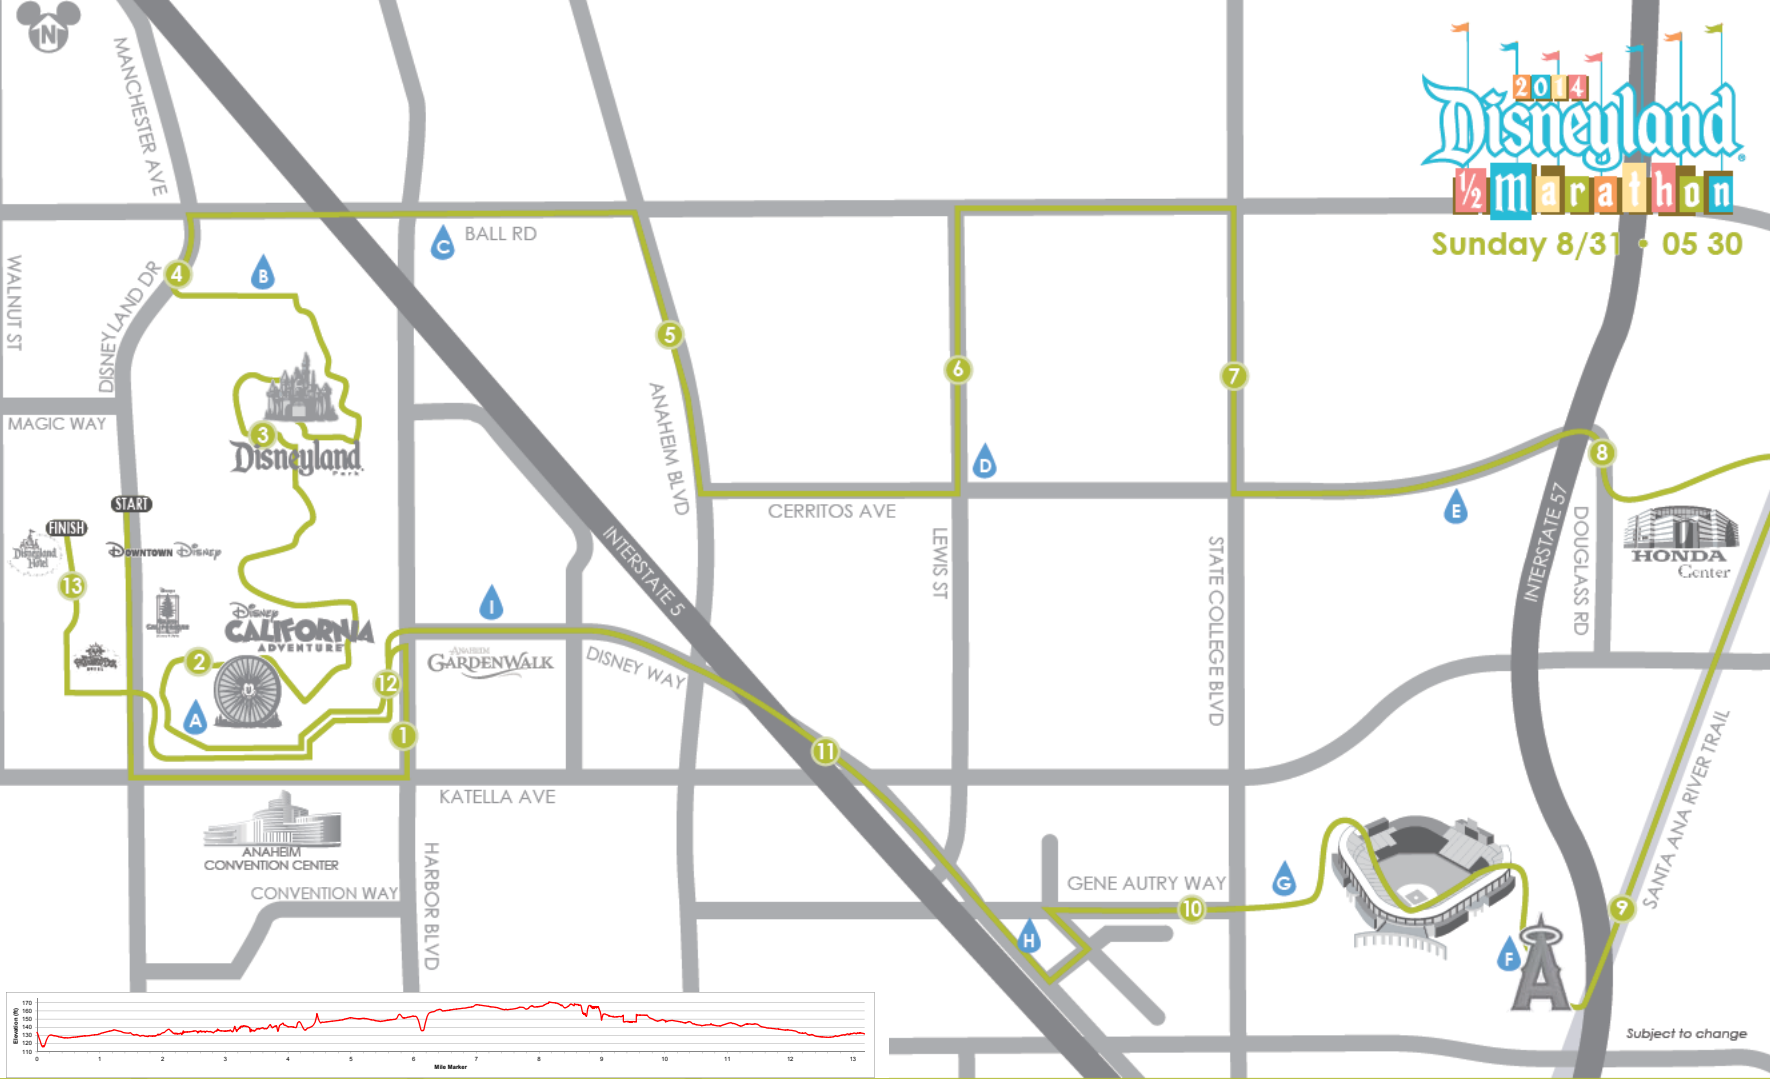

2014 Disneyland 1/2 marathon

Sunday 8/31 • 05:30

Subject to change