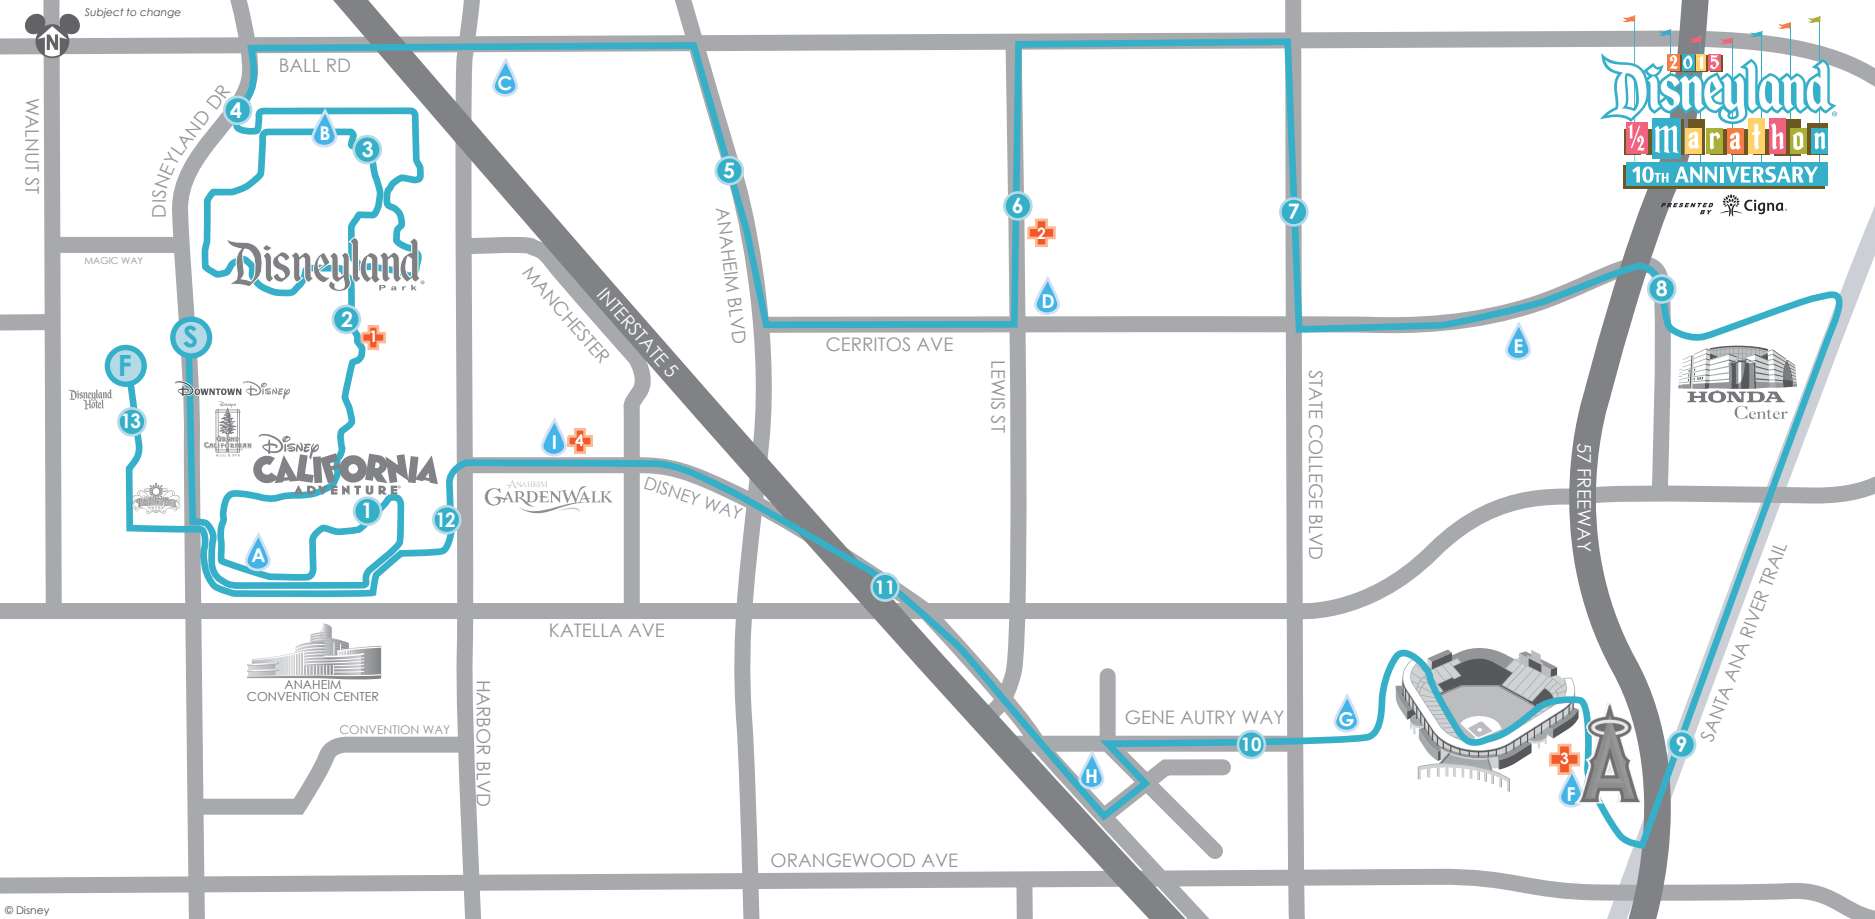

2015 Disneyland 1/2 Marathon 10TH ANNIVERSARY

PRESENTED BY Cigna.

WALNUT ST

BALL RD

DISNEYLAND DR

Disneyland Park

MAGIC WAY

Disneyland Hotel

DOWNTOWN DISNEY

Disney CALIFORNIA ADVENTURE

ANAHEIM GARDENWALK

ANAHEIM CONVENTION CENTER

CONVENTION WAY

HARBOR BLVD

MANCHESTER

INTERSTATE 5

ANAHEIM BLVD

CERRITOS AVE

LEWIS ST

DISNEY WAY

KATELLA AVE

ORANGEWOOD AVE

STATE COLLEGE BLVD

GENE AUTRY WAY

57 FREEWAY

SANTA ANA RIVER TRAIL

HONDA Center

F 13

S

4

B

3