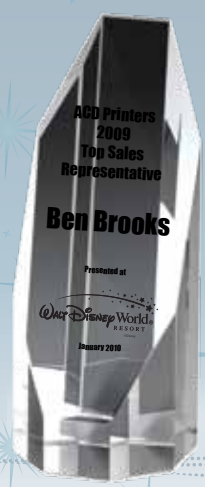

Awards

Optic Crystal Award
DCG035
Beautiful, light catching optic Crystal Award.
2 3/8" x 4 1/4" x 2 3/8".