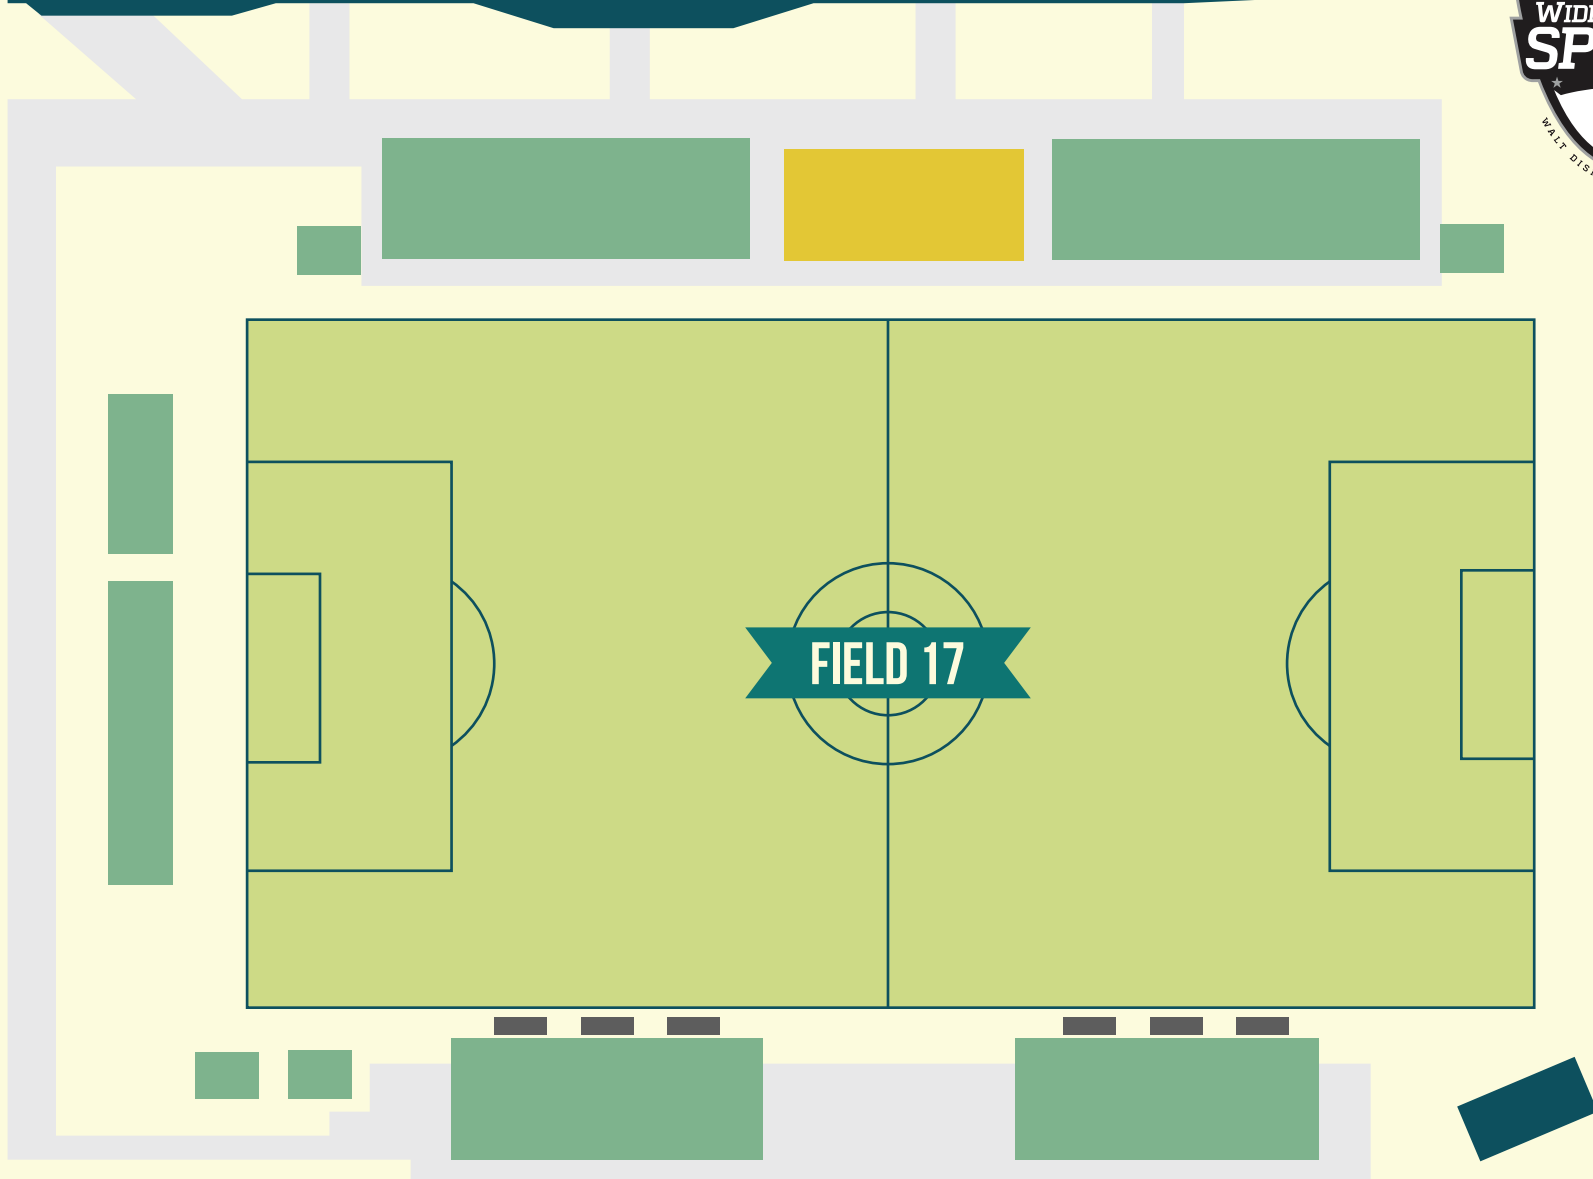

HP FIELD HOUSE

WDW PRO SOCCER CLASSIC

FEBRUARY 9, 13, 16, 23 | 2013

● TEAM BENCH

● GENERAL ADMISSION

● MID-FIELD CLUB SEATING (GOLD OR SILVER LEVEL TRAVEL PACKAGES)

● TOWER (MEDIA ONLY)