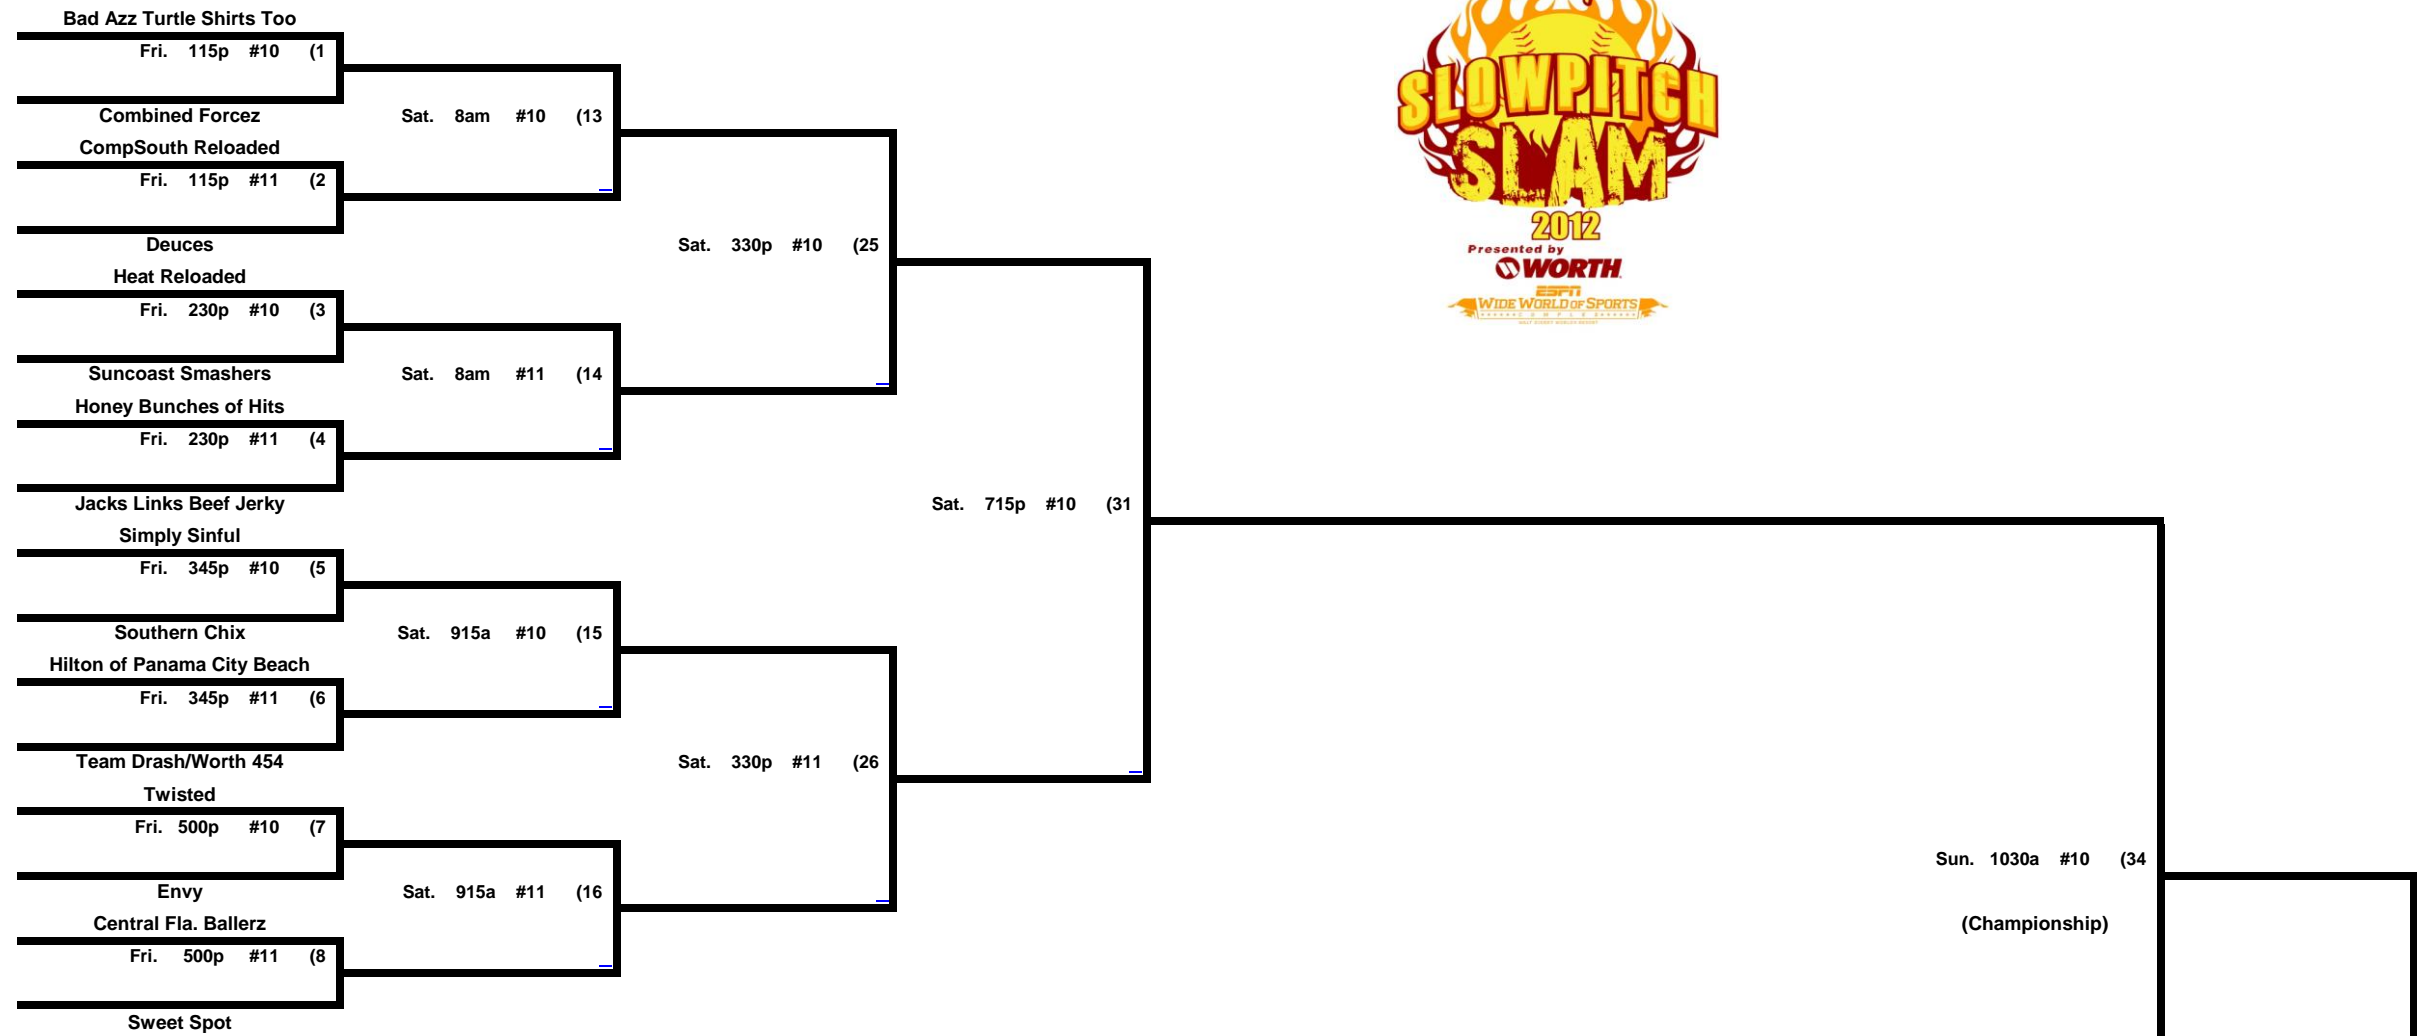

Women's "C/D" Division

WINNER'S BRACKET

CONSOLATION BRACKET

NOTE: An * next to a game number in the consolation bracket denotes the loser of that game is still in the tournament.