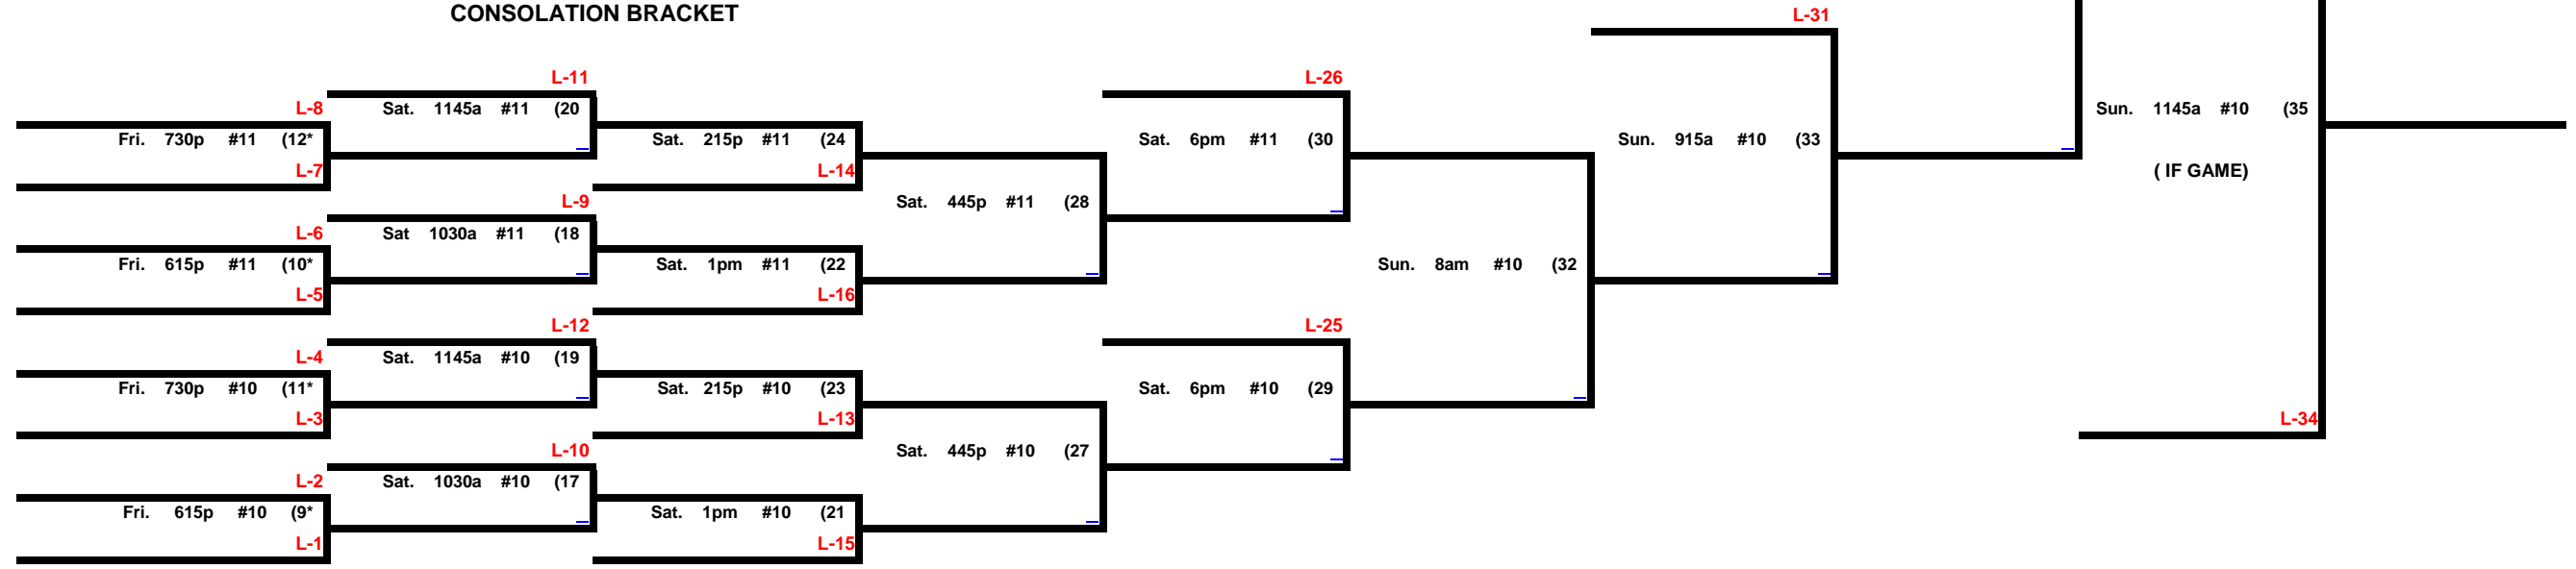

Women's "C/D" Division

WINNER'S BRACKET

CONSOLATION BRACKET

NOTE: An * next to a game number in the consolation bracket denotes the loser of that game is still in the tournament.