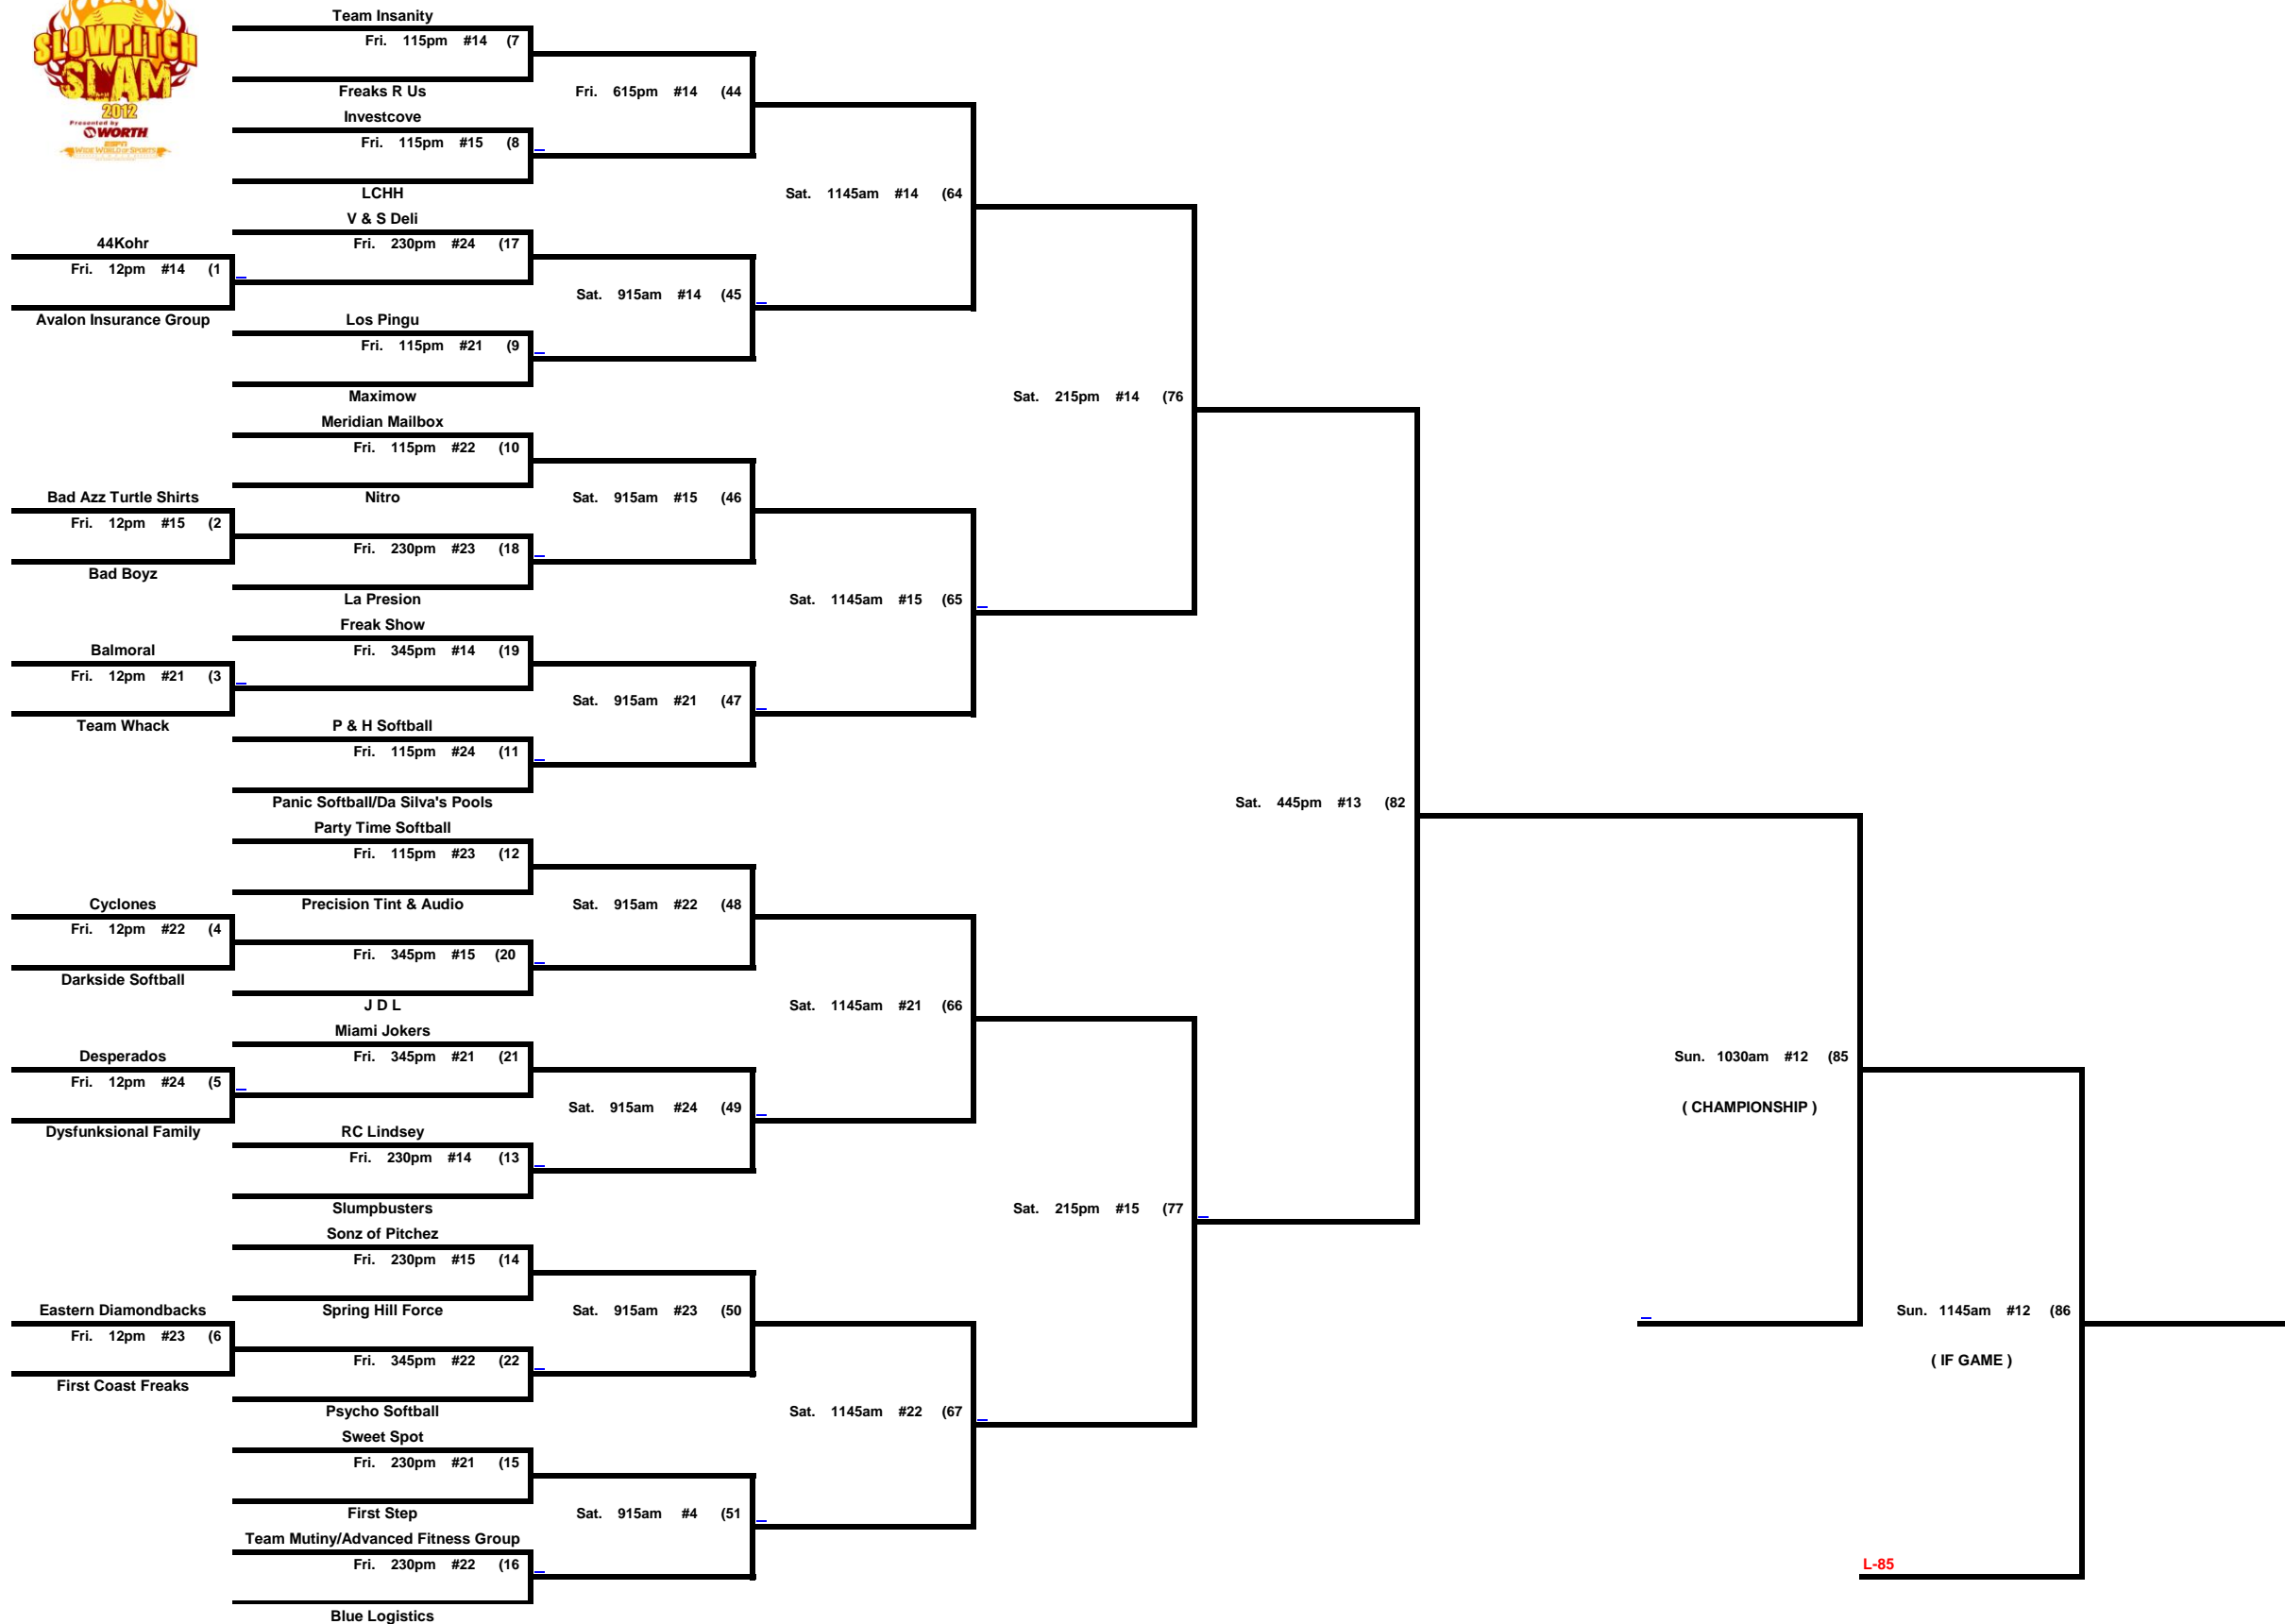

Men's "E" Division

WINNER'S BRACKET

# Men's 'E' Division

## CONSOLATION BRACKET

NOTE: An \* next to a game number in the consolation bracket denotes the loser of that game is still in the tournament.