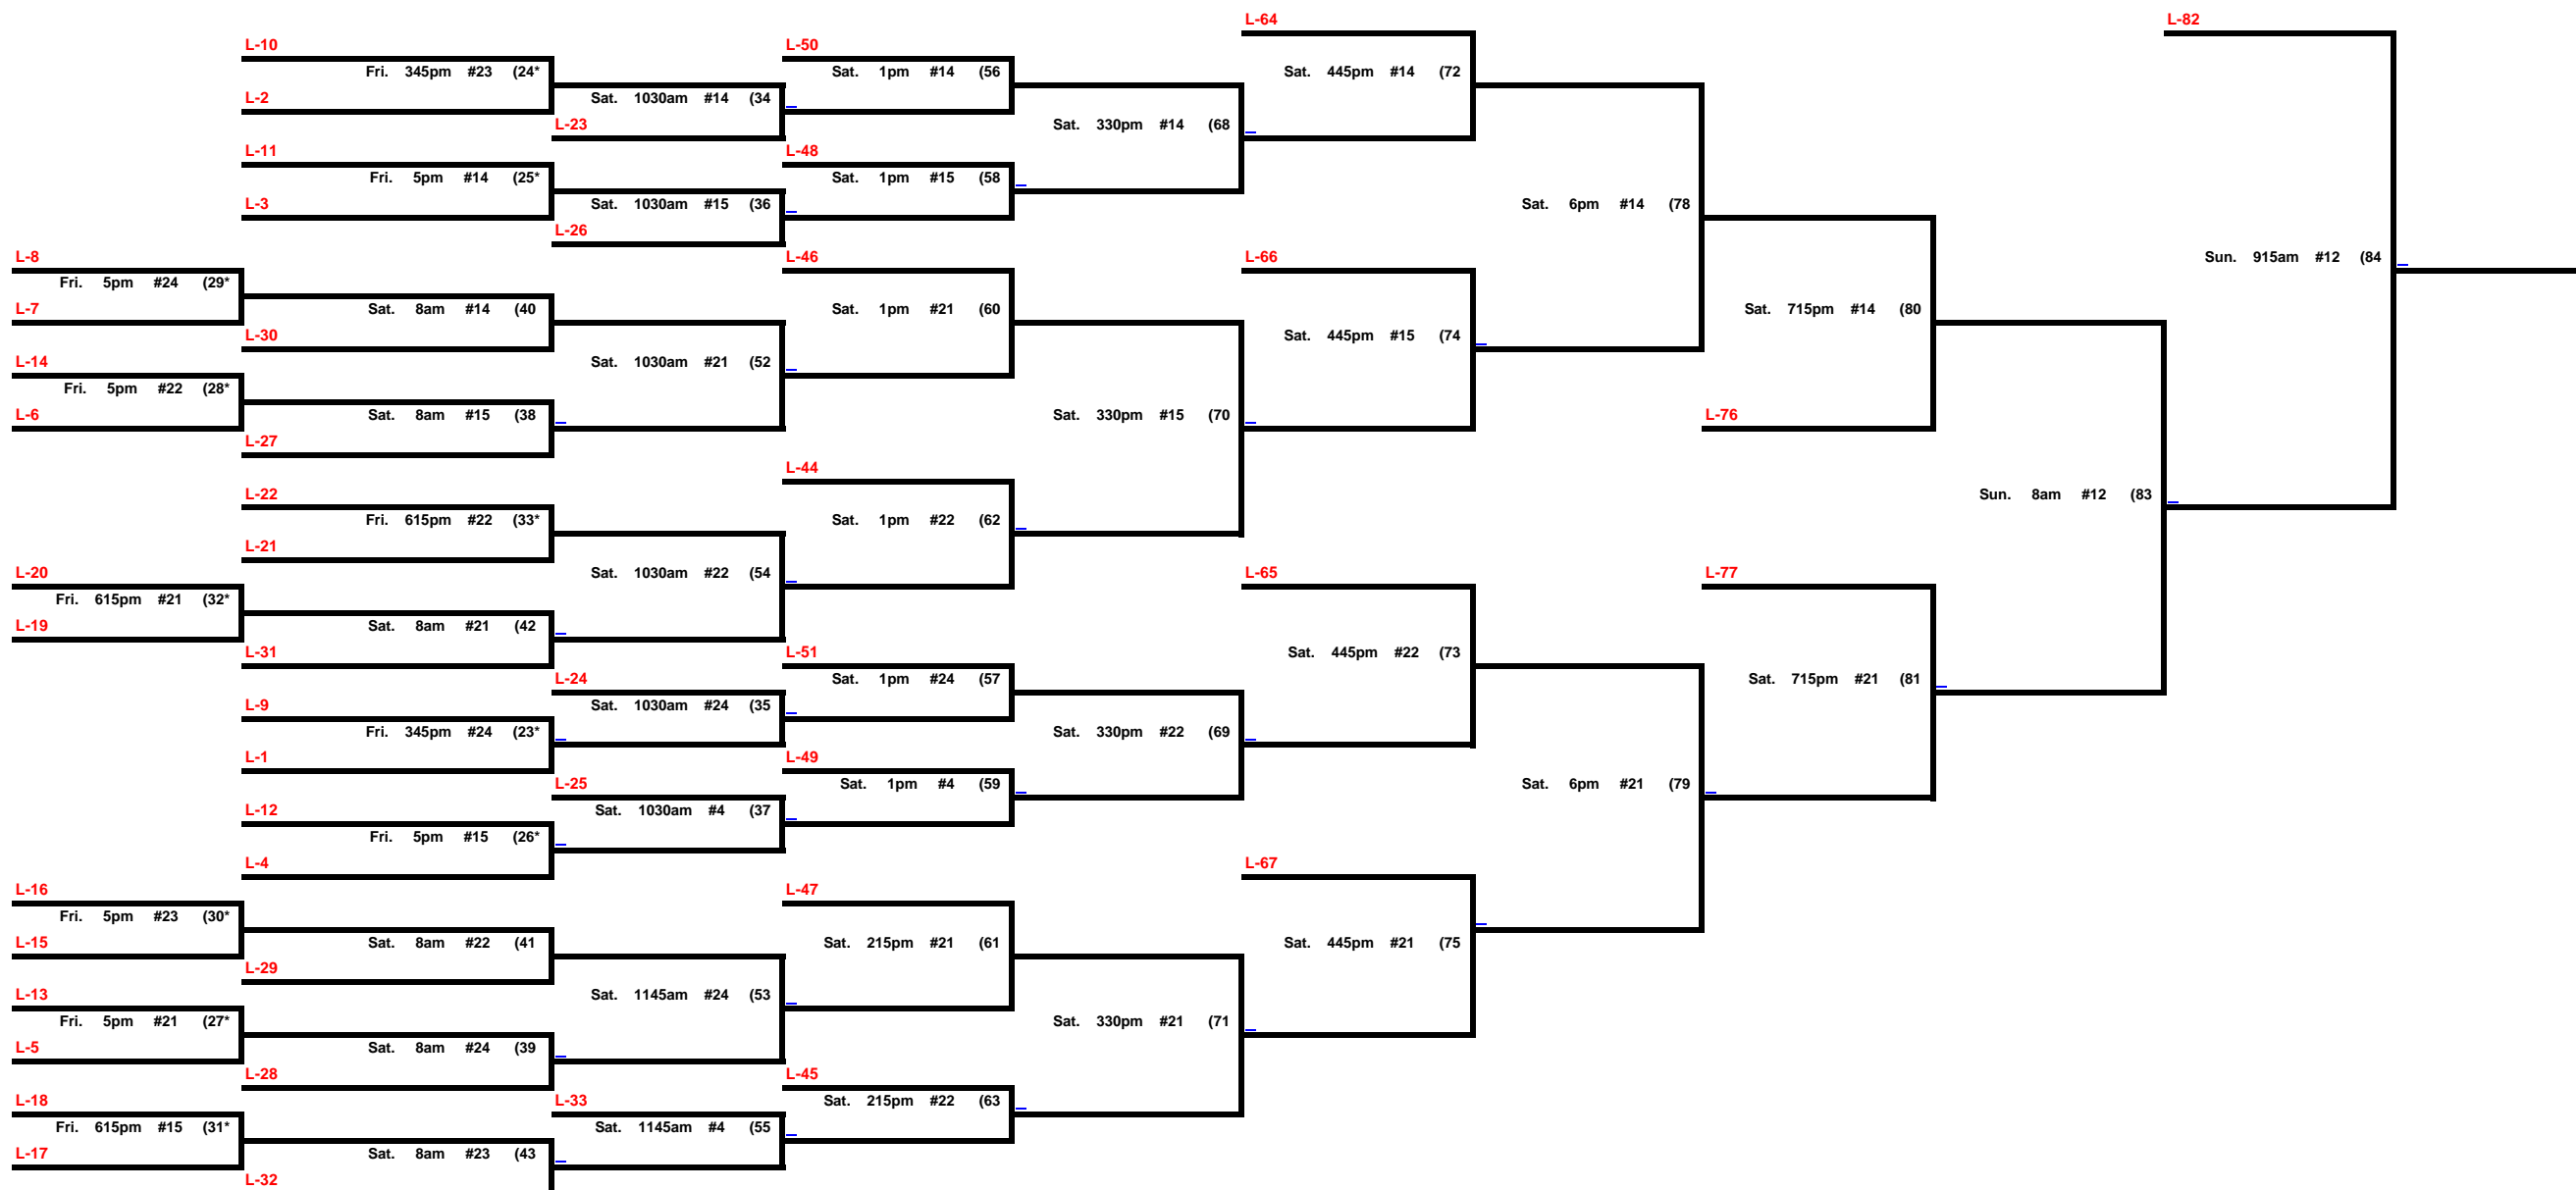

Men's "E" Division

WINNER'S BRACKET

# Men's 'E' Division

## CONSOLATION BRACKET

NOTE: An \* next to a game number in the consolation bracket denotes the loser of that game is still in the tournament.