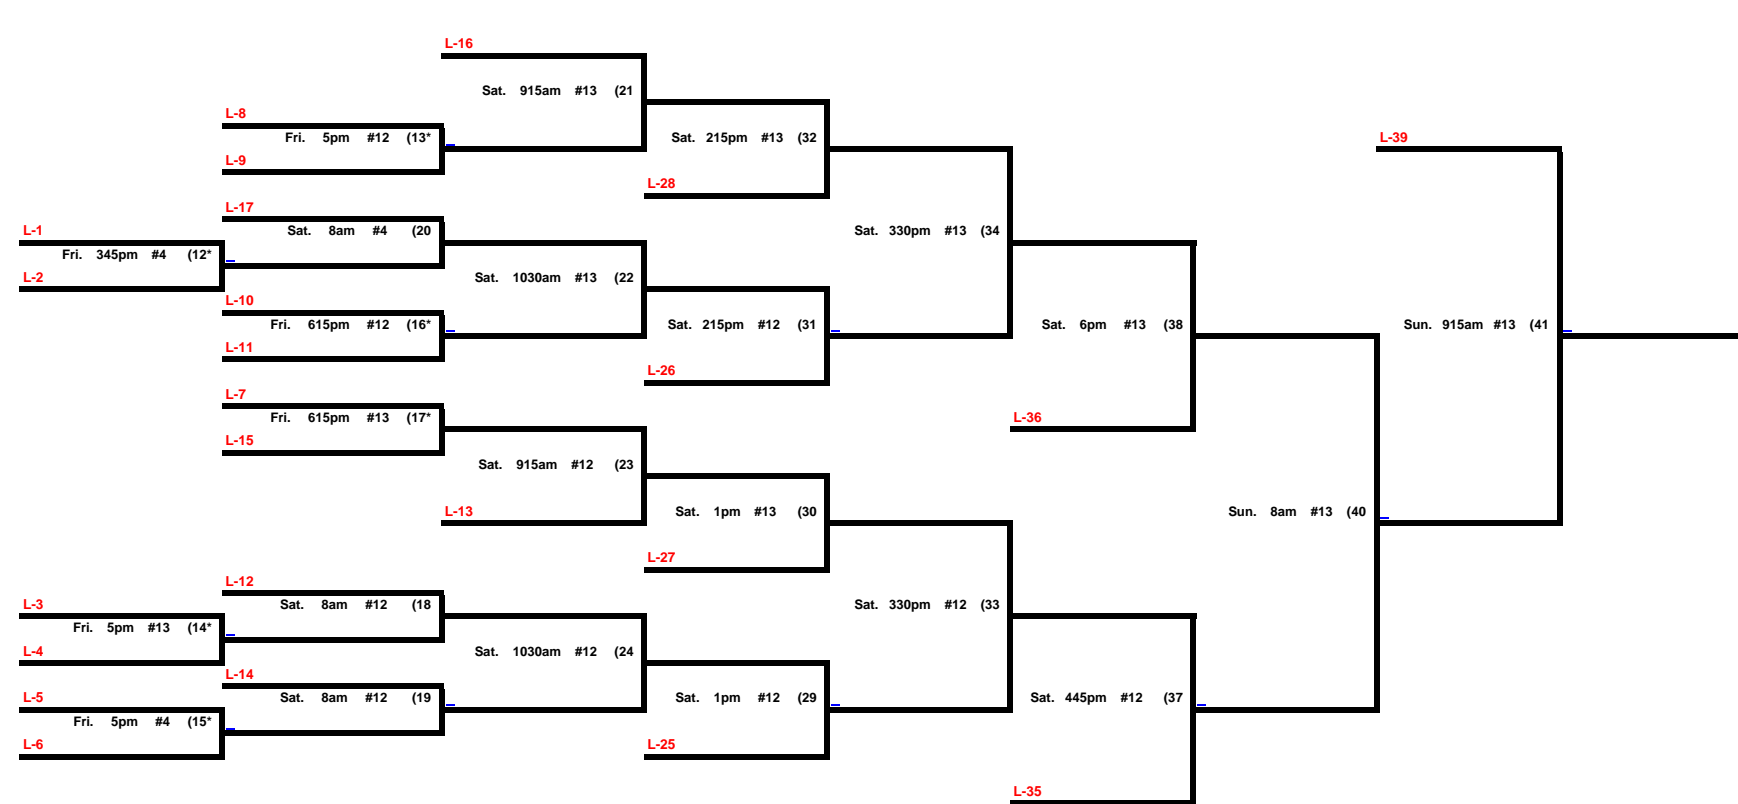

Men's "D" Division

WINNER'S BRACKET

CONSOLATION BRACKET

NOTE: An * next to a game number in the consolation bracket denotes the loser of that game is still in the tournament.