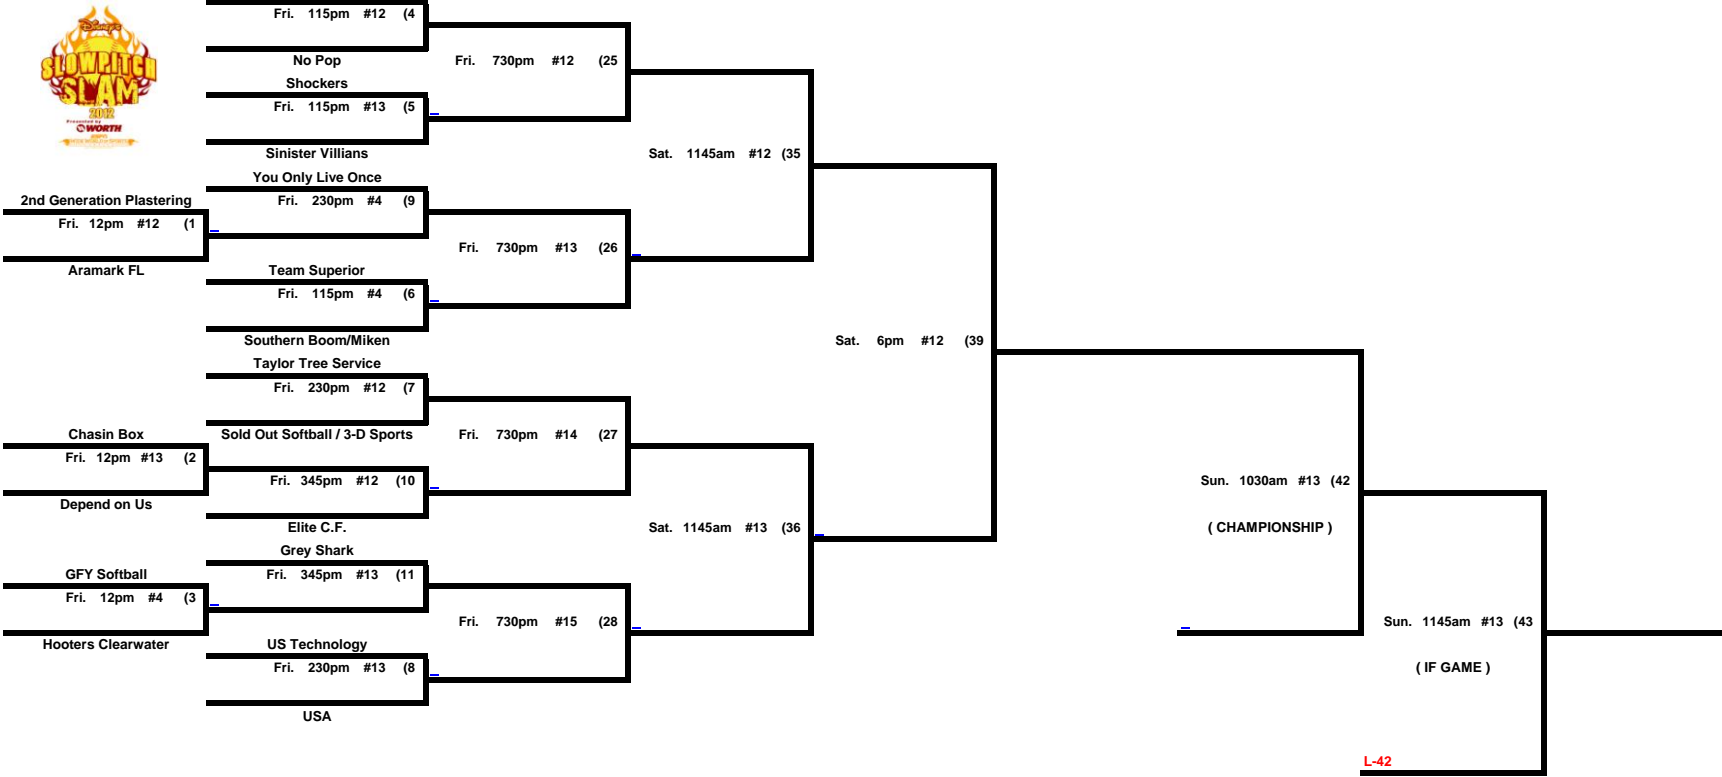

Men's "D" Division

WINNER'S BRACKET

CONSOLATION BRACKET

NOTE: An * next to a game number in the consolation bracket denotes the loser of that game is still in the tournament.