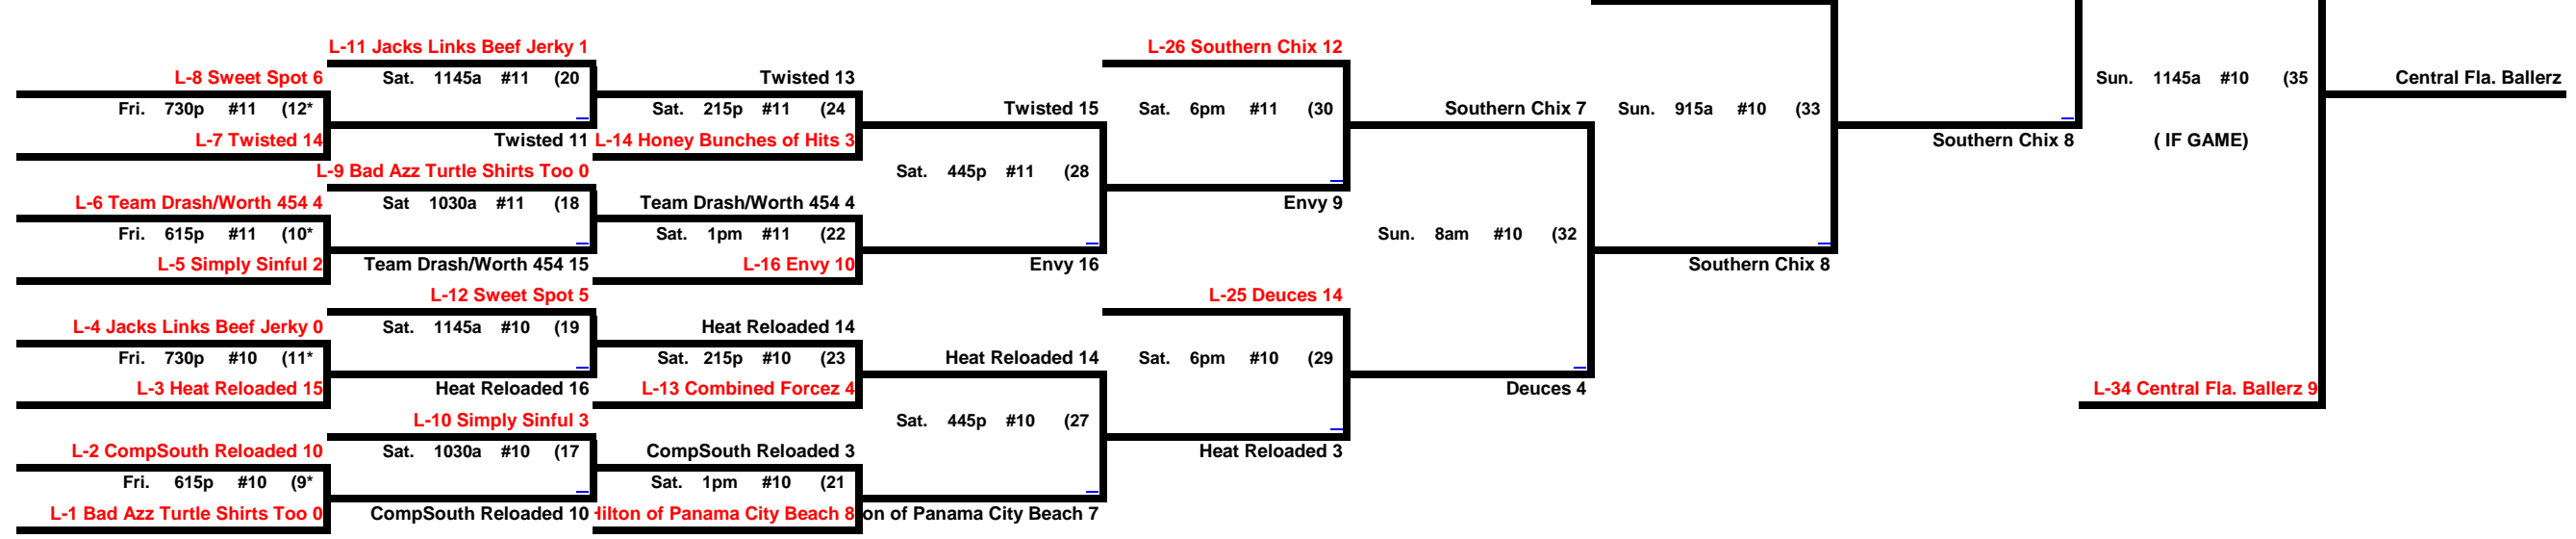

**Women's "C/D" Division**

**WINNER'S BRACKET**

**CONSOLATION BRACKET**

NOTE: An \* next to a game number in the consolation bracket denotes the loser of that game is still in the tournament.