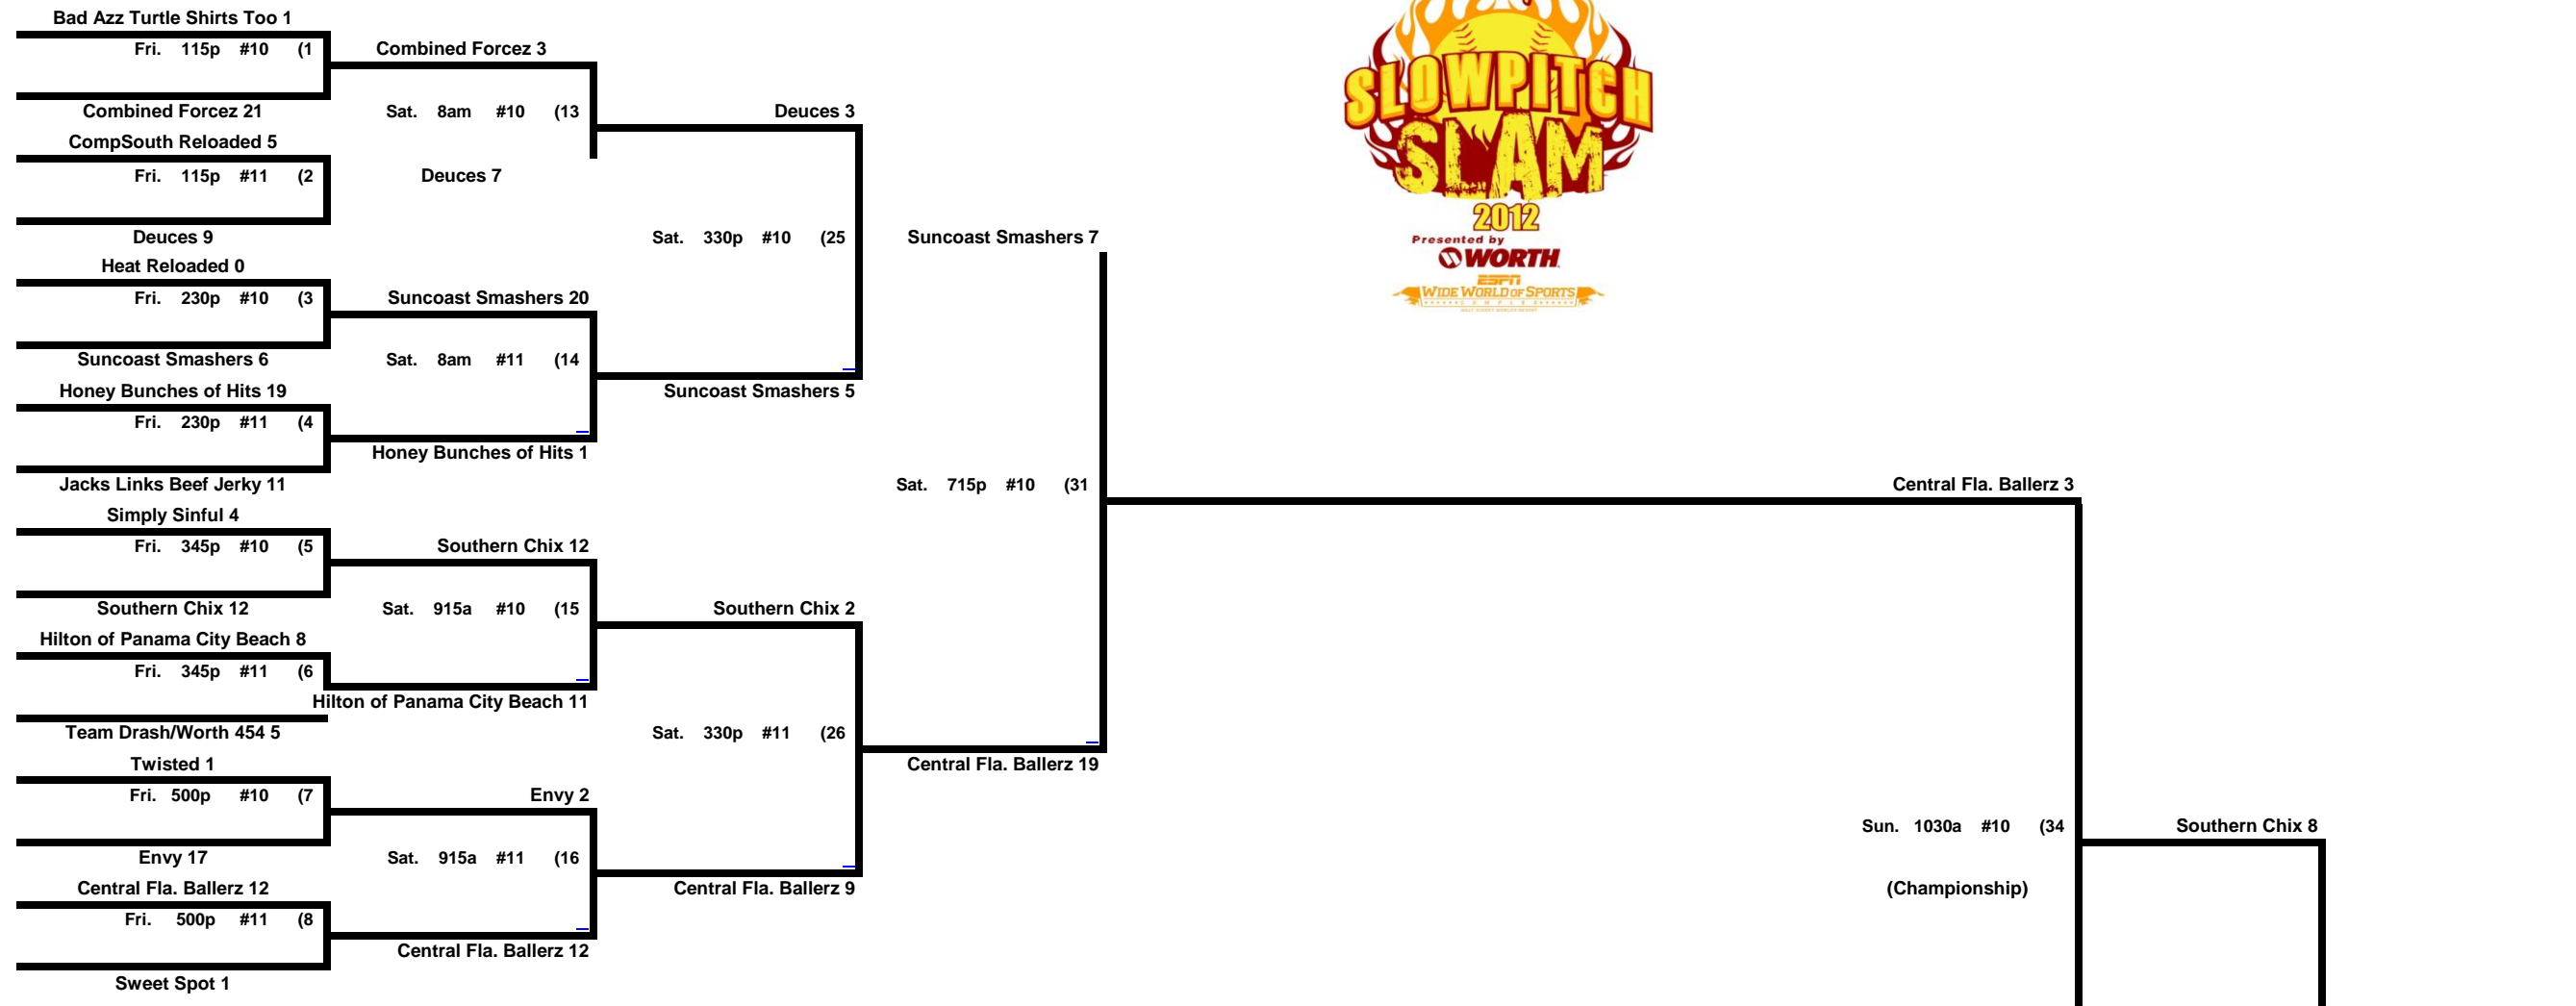

**Women's "C/D" Division**

**WINNER'S BRACKET**

**CONSOLATION BRACKET**

NOTE: An \* next to a game number in the consolation bracket denotes the loser of that game is still in the tournament.