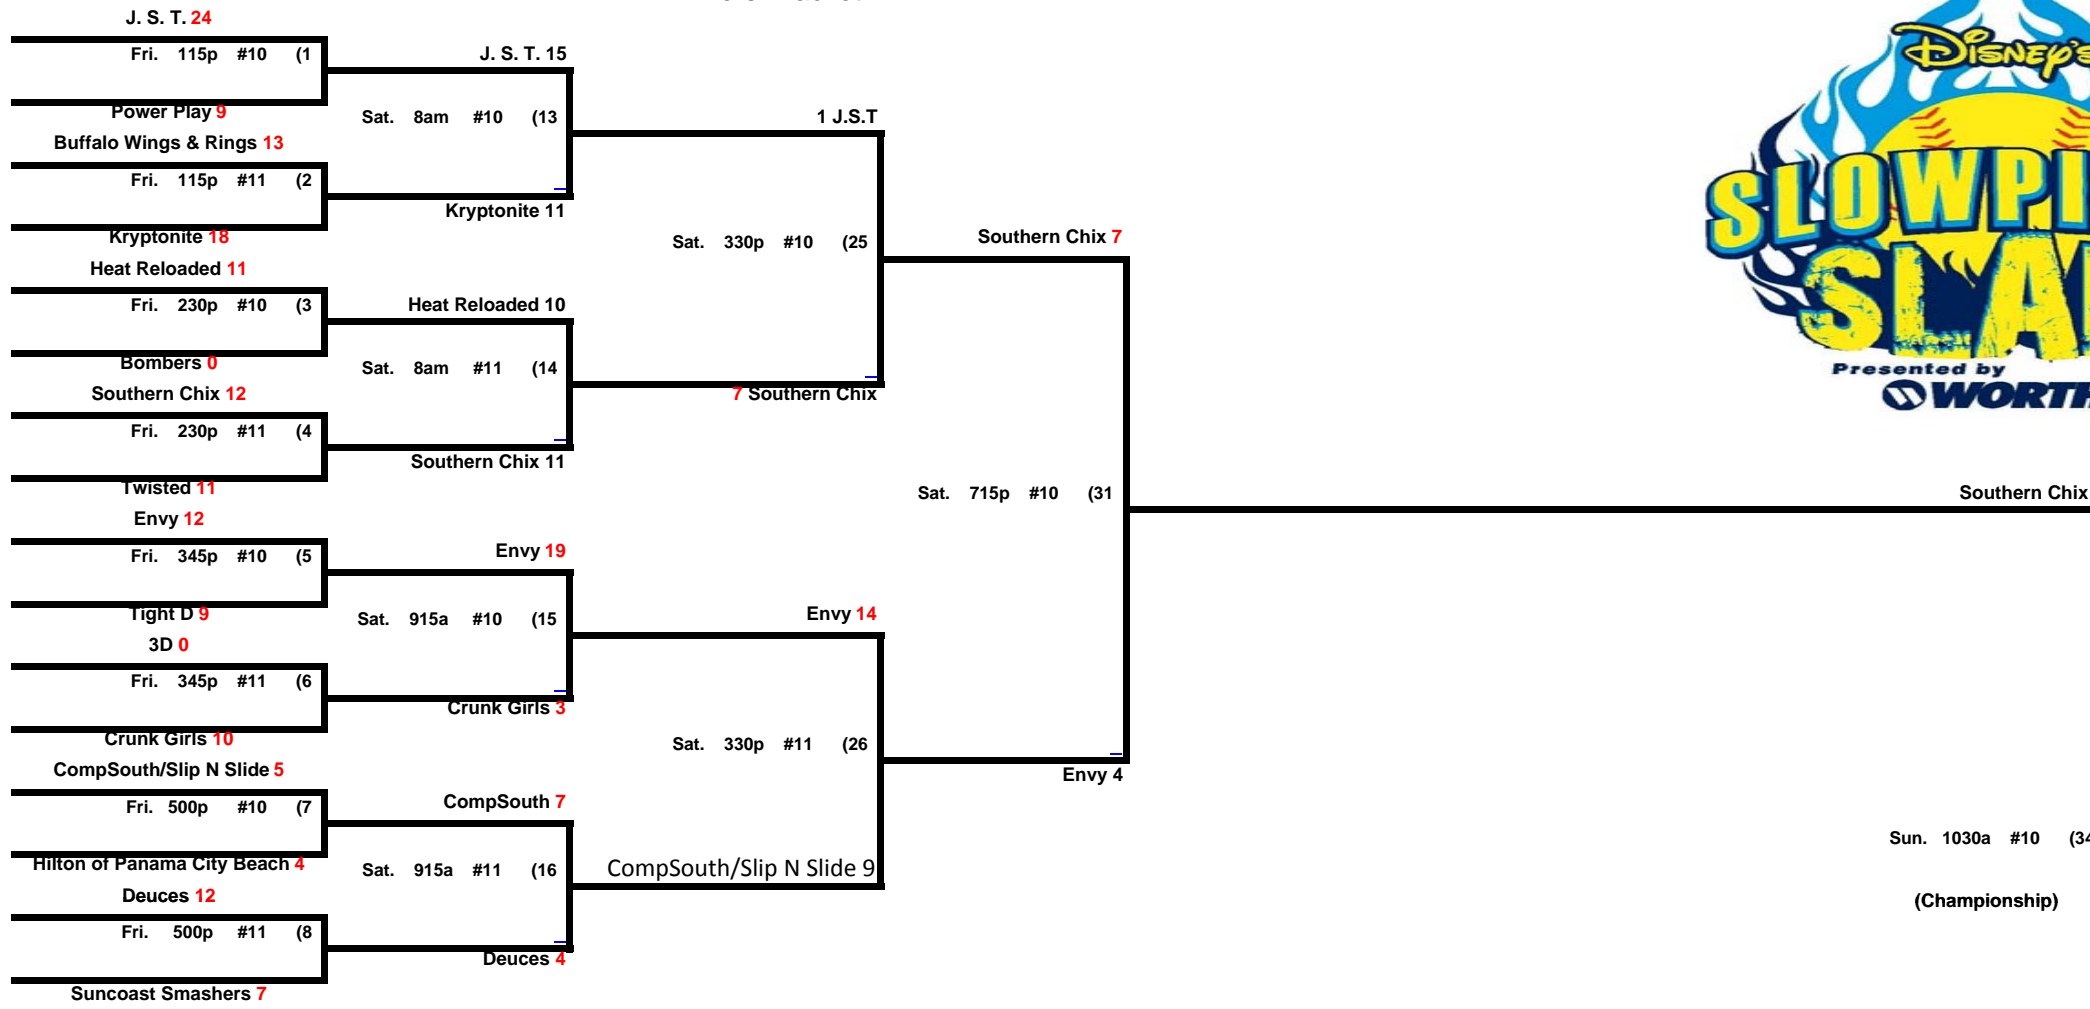

Women's C/D

Winners Bracket

Loser's Bracket

NOTE: An * next to a game number in the losers bracket denotes the loser of that game is still in the tournament.