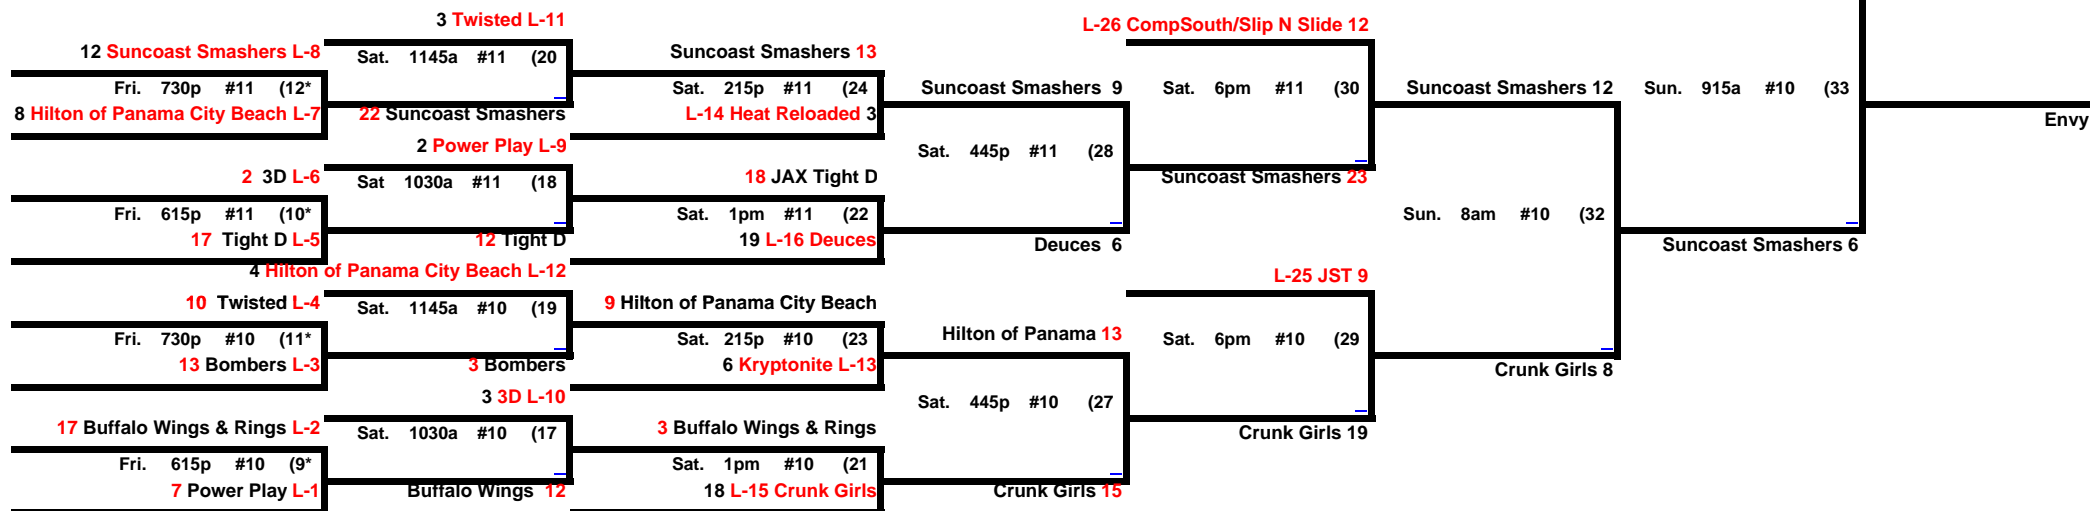

Women's C/D

Winners Bracket

Loser's Bracket

NOTE: An * next to a game number in the losers bracket denotes the loser of that game is still in the tournament.