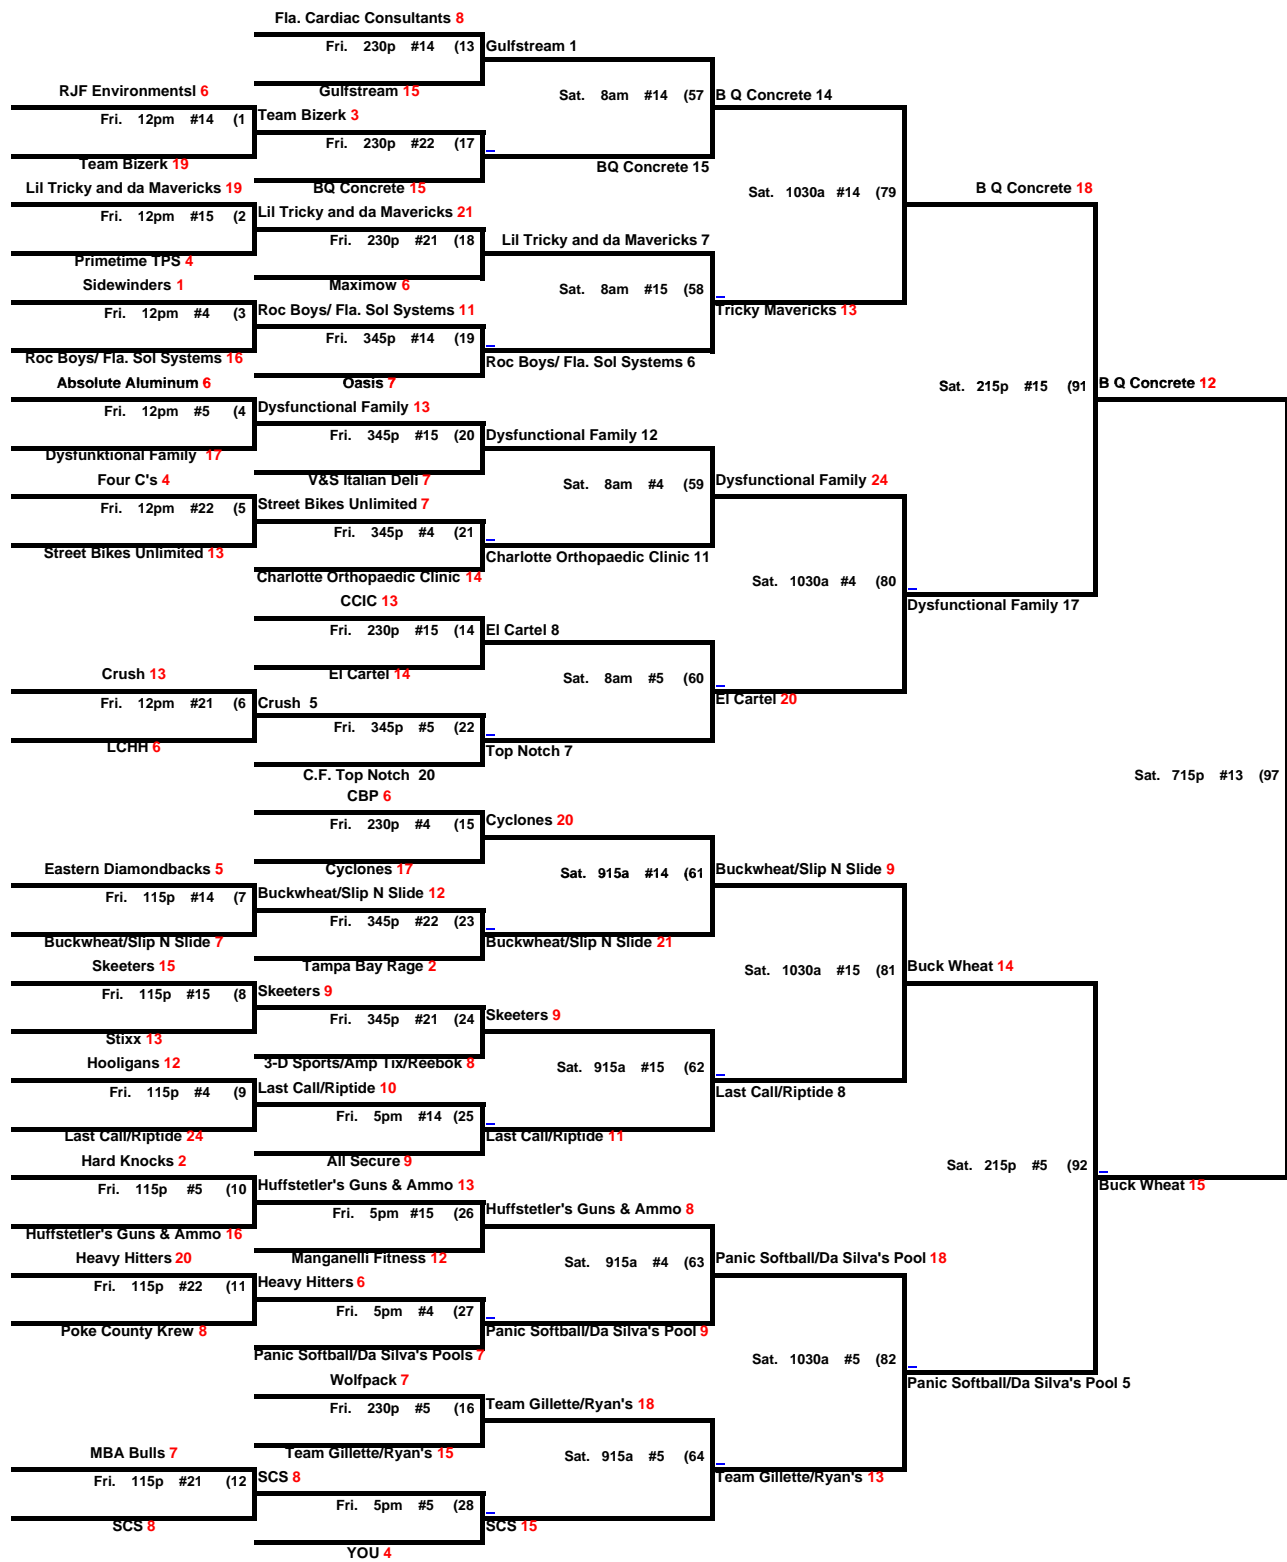

Men's 'E' Division

Winners Bracket

Men's 'E' Division

LOSERS BRACKET

L-100

NOTE: An \* next to a game number in the losers bracket denotes the loser of that game is still in the tournament.