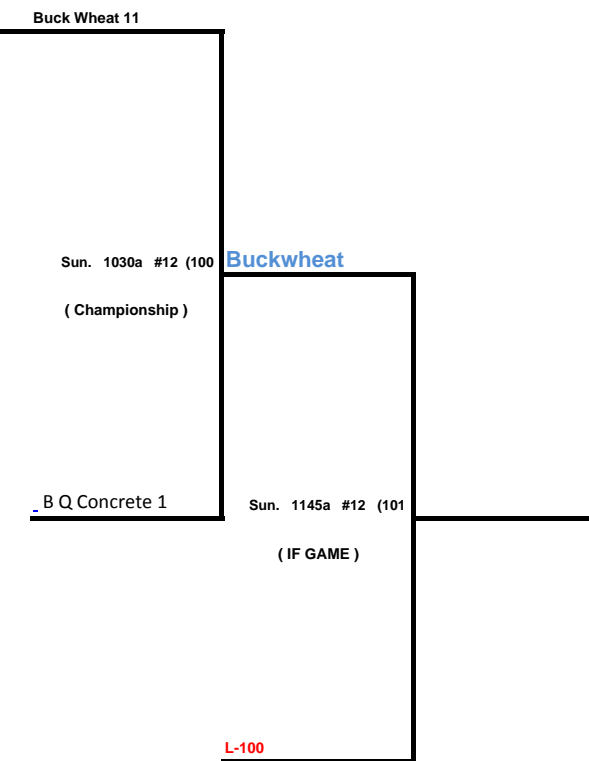

Men's 'E' Division

Winners Bracket

Men's 'E' Division

LOSERS BRACKET

L-100

NOTE: An \* next to a game number in the losers bracket denotes the loser of that game is still in the tournament.