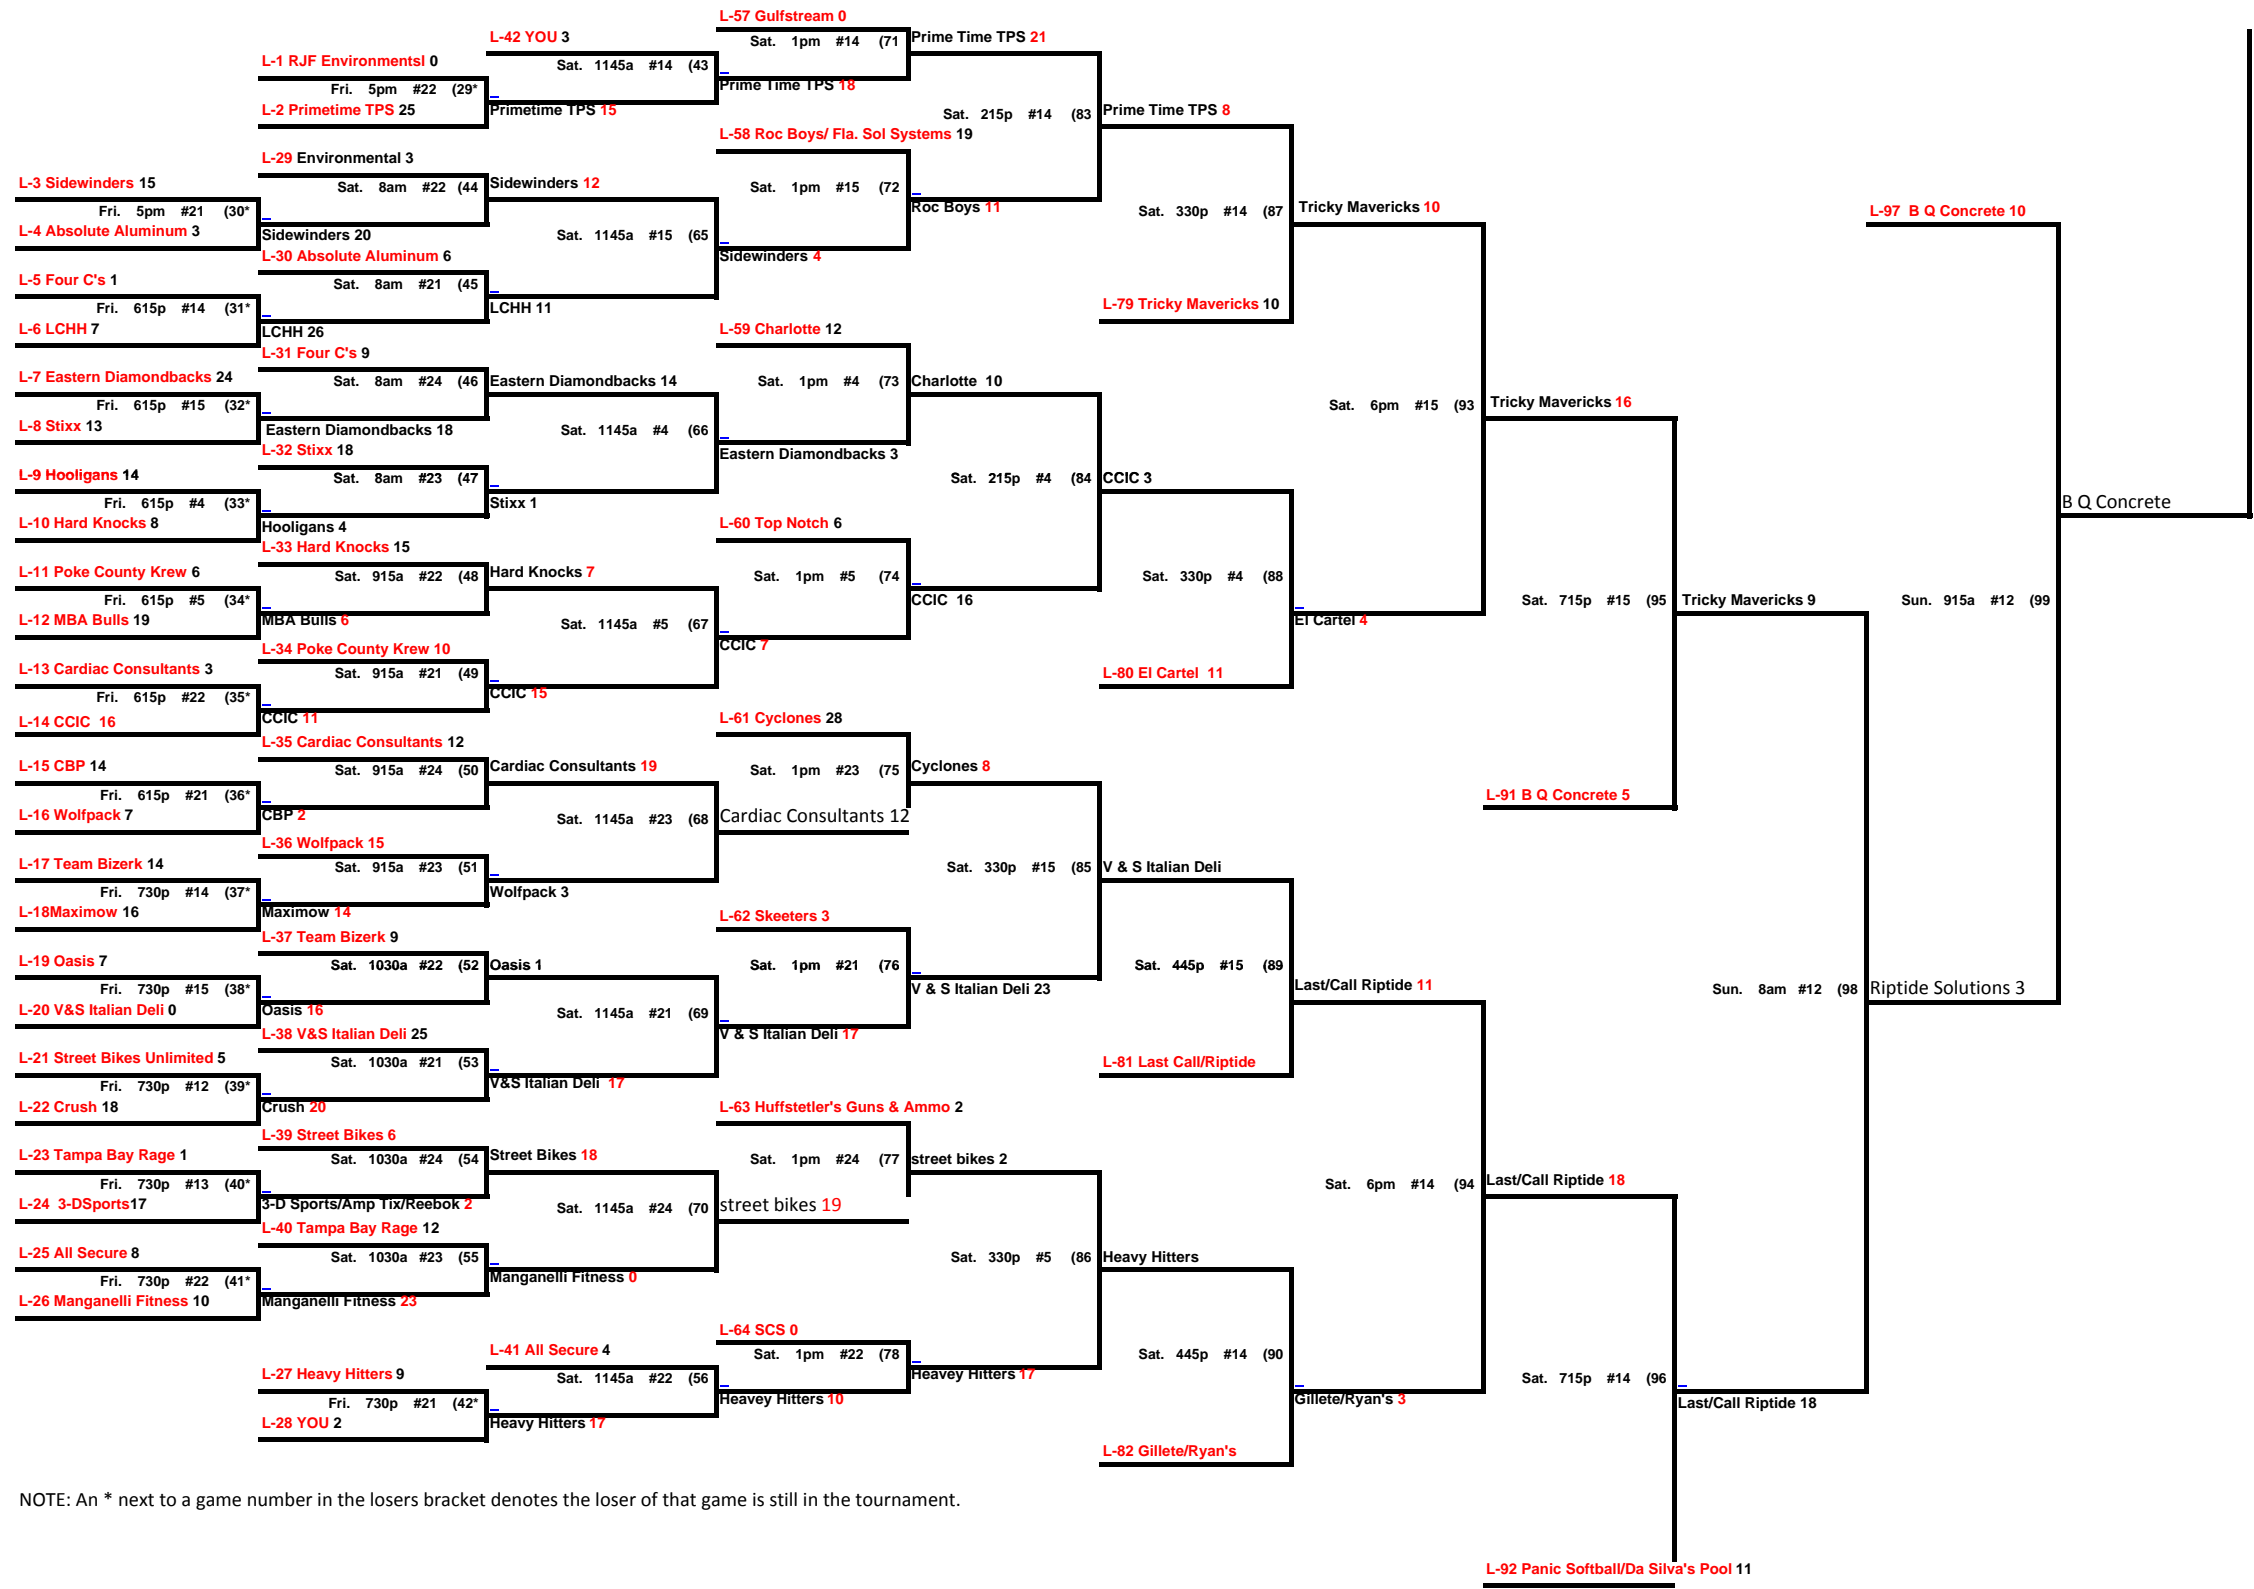

Men's 'E' Division

Winners Bracket

Men's 'E' Division

LOSERS BRACKET

L-100

NOTE: An \* next to a game number in the losers bracket denotes the loser of that game is still in the tournament.