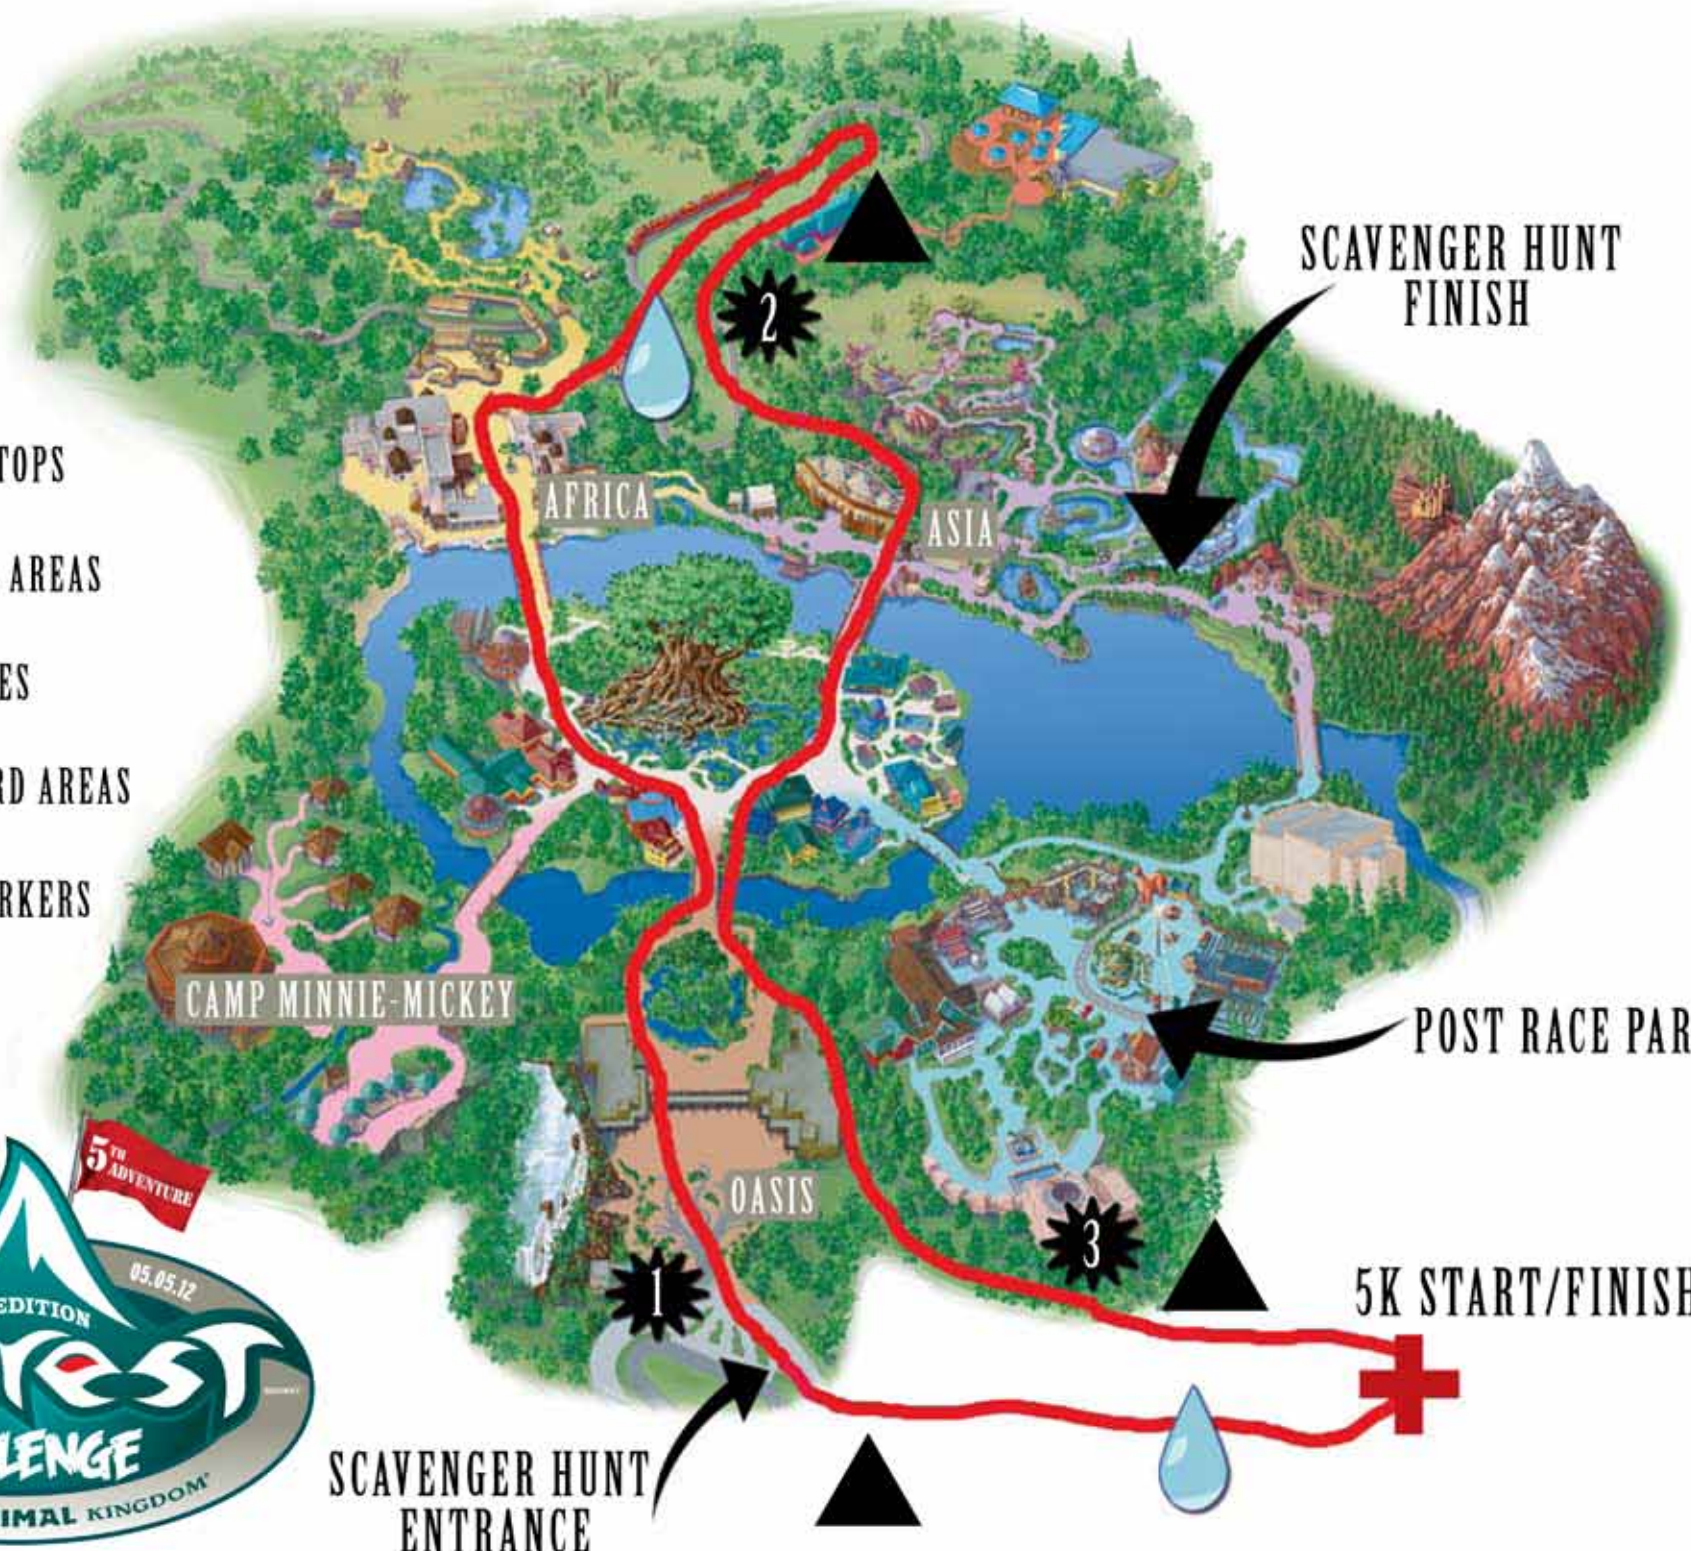

-  = WATER STOPS
-  = MEDICAL AREAS
-  = OBSTACLES
-  = CLUE CARD AREAS
-  = MILE MARKERS

SCAVENGER HUNT ENTRANCE

SCAVENGER HUNT FINISH

POST RACE PARTY

5K START/FINISH

AFRICA

ASIA

CAMP MINNIE-MICKEY

OASIS

2

3

1